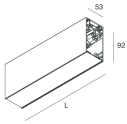

HERO B

108758.20H + 108908.99

novalux
ITALIAN LIGHTING DESIGN SINCE 1948

COMPLETION ACCESSORIES

HERO B: MOD.CIECO 250 CAF

1087A3.20