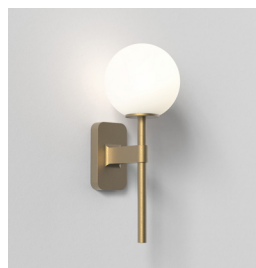

TACOMA SINGLE

astro

GENERAL

LOCATION:	Bathroom/Interior
CLASS:	CE (Class I)
IP RATING:	IP44
BATHROOM ZONE:	Zone 2, 3
DRIVER REQUIRED:	No
INSTALLATION ORIENTATION:	Wall Mount - Vertical
MAIN MATERIAL:	Metal - Zinc
DIMENSIONS (mm):	H: 270 W: 70 D: 135
CUT OUT HOLE :	-
RECESS DEPTH (mm):	-
FIRE RATING:	-
CABLE LENGTH (mm):	-
GROSS WEIGHT (kg):	0.95

LAMP

LIGHT SOURCE:	G9
WATTAGE:	3.5W max
LAMP INCLUDED:	No
MAXIMUM LAMP LENGTH (mm):	60
LUMINOUS FLUX (lm):	Lamp Dependent
COLOUR TEMP (K):	Lamp Dependent
CRI (Ra):	Lamp Dependent
MACADAM ELLIPSE:	Lamp Dependent
TILT ADJUSTABLE ANGLE (°):	-
ROTATION ADJUSTABLE ANGLE (°):	-
LIFETIME (hrs):	Lamp Dependent
BEAM ANGLE (°):	-

SHADE INCLUDED:	Shade Sold Separately
SHADE/DIFFUSER MATERIAL:	-
SHADE/DIFFUSER FINISH	-
F MARK:	Not suitable for mounting on flammable materials

CODE: 1429001
FINISH: POLISHED CHROME

CODE: 1429004
FINISH: MATT BLACK