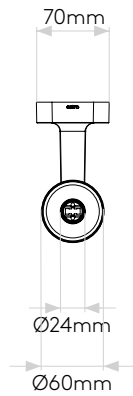

TACOMA SINGLE

astro

GENERAL

LOCATION:	Bathroom/Interior
CLASS:	CE (Class I)
IP RATING:	IP44
BATHROOM ZONE:	Zone 2, 3
DRIVER REQUIRED:	No
INSTALLATION ORIENTATION:	Wall Mount - Vertical
MAIN MATERIAL:	Metal - Zinc
DIMENSIONS (mm):	H: 270 W: 70 D: 135
CUT OUT HOLE :	-
RECESS DEPTH (mm):	-
FIRE RATING:	-
CABLE LENGTH (mm):	-
GROSS WEIGHT (kg):	0.95

Without Shade

70mm

Ø24mm

Ø60mm

270mm

135mm

16mm

20mm

57.5mm

12.5mm

31mm

5mm

Ø20mm

35mm

34mm

55mm

125mm

With Tacoma Shade

135mm

352mm

173mm

Please note that some dimensions may vary slightly due to manufacturing tolerances, this includes cable entry and fixing holes

Veuillez noter que certaines dimensions peuvent varier légèrement en raison des tolérances de fabrication, y compris l'entrée de câble et les trous de fixation.