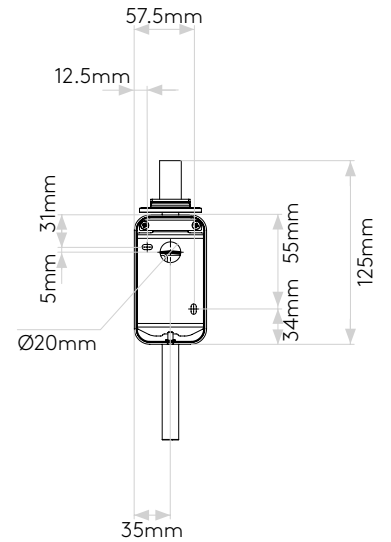

LAMP

LIGHT SOURCE:	G9
WATTAGE:	3.5W max
LAMP INCLUDED:	No
MAXIMUM LAMP LENGTH (mm):	60
LUMINOUS FLUX (lm):	Lamp Dependent
COLOUR TEMP (K):	Lamp Dependent
CRI (Ra):	Lamp Dependent
MACADAM ELLIPSE:	Lamp Dependent
TILT ADJUSTABLE ANGLE (°):	-
ROTATION ADJUSTABLE ANGLE (°):	-
LIFETIME (hrs):	Lamp Dependent
BEAM ANGLE (°):	-

Without Shade

70mm

Ø24mm

Ø60mm

270mm

135mm

16mm

20mm

57.5mm

12.5mm

31mm

5mm

Ø20mm

35mm

34mm

55mm

125mm

With Tacoma Shade

135mm

352mm

173mm

Please note that some dimensions may vary slightly due to manufacturing tolerances, this includes cable entry and fixing holes

Veuillez noter que certaines dimensions peuvent varier légèrement en raison des tolérances de fabrication, y compris l'entrée de câble et les trous de fixation.