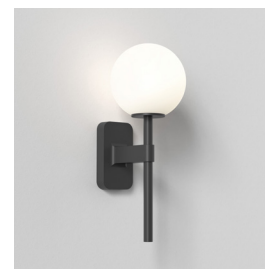

TACOMA SINGLE

astro

GENERAL

LOCATION:	Bathroom/Interior
CLASS:	CE (Class I)
IP RATING:	IP44
BATHROOM ZONE:	Zone 2, 3
DRIVER REQUIRED:	No
INSTALLATION ORIENTATION:	Wall Mount - Vertical
MAIN MATERIAL:	Metal - Zinc
DIMENSIONS (mm):	H: 270 W: 70 D: 135
CUT OUT HOLE :	-
RECESS DEPTH (mm):	-
FIRE RATING:	-
CABLE LENGTH (mm):	-
GROSS WEIGHT (kg):	0.95

LAMP

LIGHT SOURCE:	G9
WATTAGE:	3.5W max
LAMP INCLUDED:	No
MAXIMUM LAMP LENGTH (mm):	60
LUMINOUS FLUX (lm):	Lamp Dependent
COLOUR TEMP (K):	Lamp Dependent
CRI (Ra):	Lamp Dependent
MACADAM ELLIPSE:	Lamp Dependent
TILT ADJUSTABLE ANGLE (°):	-
ROTATION ADJUSTABLE ANGLE (°):	-
LIFETIME (hrs):	Lamp Dependent
BEAM ANGLE (°):	-

SHADE INCLUDED:	Shade Sold Separately
SHADE/DIFFUSER MATERIAL:	-
SHADE/DIFFUSER FINISH	-
F MARK:	Not suitable for mounting on flammable materials

CODE: 1429001
FINISH: POLISHED CHROME

CODE: 1429004
FINISH: MATT BLACK