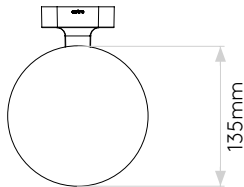

Without Shade

70mm

Ø24mm

Ø60mm

270mm

135mm

16mm

20mm

57.5mm

12.5mm

31mm

5mm

Ø20mm

35mm

34mm

55mm

125mm

With Tacoma Shade

135mm

352mm

173mm

Please note that some dimensions may vary slightly due to manufacturing tolerances, this includes cable entry and fixing holes

Veuillez noter que certaines dimensions peuvent varier légèrement en raison des tolérances de fabrication, y compris l'entrée de câble et les trous de fixation.