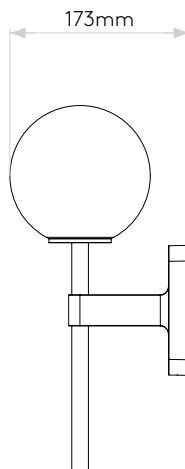

LAMP

LIGHT SOURCE:	G9
WATTAGE:	3.5W max
LAMP INCLUDED:	No
MAXIMUM LAMP LENGTH (mm):	60
LUMINOUS FLUX (lm):	Lamp Dependent
COLOUR TEMP (K):	Lamp Dependent
CRI (Ra):	Lamp Dependent
MACADAM ELLIPSE:	Lamp Dependent
TILT ADJUSTABLE ANGLE (°):	-
ROTATION ADJUSTABLE ANGLE (°):	-
LIFETIME (hrs):	Lamp Dependent
BEAM ANGLE (°):	-

Without Shade

70mm

Ø24mm

Ø60mm

270mm

135mm

16mm

20mm

57.5mm

12.5mm

31mm

5mm

Ø20mm

35mm

34mm

55mm

125mm

With Tacoma Shade

135mm

352mm

173mm

Please note that some dimensions may vary slightly due to manufacturing tolerances, this includes cable entry and fixing holes

Veuillez noter que certaines dimensions peuvent varier légèrement en raison des tolérances de fabrication, y compris l'entrée de câble et les trous de fixation.