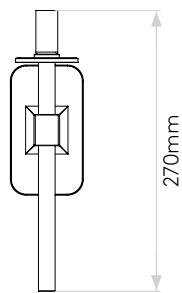

LAMP

LIGHT SOURCE:	G9
WATTAGE:	3.5W max
LAMP INCLUDED:	No
MAXIMUM LAMP LENGTH (mm):	60
LUMINOUS FLUX (lm):	Lamp Dependent
COLOUR TEMP (K):	Lamp Dependent
CRI (Ra):	Lamp Dependent
MACADAM ELLIPSE:	Lamp Dependent
TILT ADJUSTABLE ANGLE (°):	-
ROTATION ADJUSTABLE ANGLE (°):	-
LIFETIME (hrs):	Lamp Dependent
BEAM ANGLE (°):	-

Without Shade

70mm

Ø24mm

Ø60mm

270mm

135mm

16mm

20mm

57.5mm

12.5mm

31mm

5mm

Ø20mm

35mm

34mm

55mm

125mm

With Tacoma Shade

135mm

352mm

173mm

Please note that some dimensions may vary slightly due to manufacturing tolerances, this includes cable entry and fixing holes

Veuillez noter que certaines dimensions peuvent varier légèrement en raison des tolérances de fabrication, y compris l'entrée de câble et les trous de fixation.