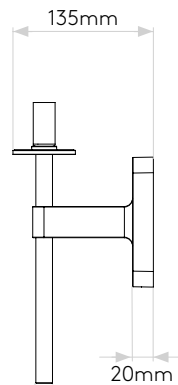

LAMP

LIGHT SOURCE:	G9
WATTAGE:	3.5W max
LAMP INCLUDED:	No
MAXIMUM LAMP LENGTH (mm):	60
LUMINOUS FLUX (lm):	Lamp Dependent
COLOUR TEMP (K):	Lamp Dependent
CRI (Ra):	Lamp Dependent
MACADAM ELLIPSE:	Lamp Dependent
TILT ADJUSTABLE ANGLE (°):	-
ROTATION ADJUSTABLE ANGLE (°):	-
LIFETIME (hrs):	Lamp Dependent
BEAM ANGLE (°):	-

Without Shade

70mm

Ø24mm

Ø60mm

270mm

135mm

16mm

20mm

57.5mm

12.5mm

31mm

5mm

Ø20mm

35mm

34mm

55mm

125mm

With Tacoma Shade

135mm

352mm

173mm

Please note that some dimensions may vary slightly due to manufacturing tolerances, this includes cable entry and fixing holes

Veuillez noter que certaines dimensions peuvent varier légèrement en raison des tolérances de fabrication, y compris l'entrée de câble et les trous de fixation.