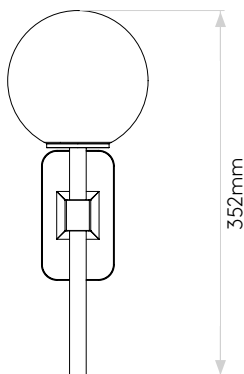

LAMP

LIGHT SOURCE:	G9
WATTAGE:	3.5W max
LAMP INCLUDED:	No
MAXIMUM LAMP LENGTH (mm):	60
LUMINOUS FLUX (lm):	Lamp Dependent
COLOUR TEMP (K):	Lamp Dependent
CRI (Ra):	Lamp Dependent
MACADAM ELLIPSE:	Lamp Dependent
TILT ADJUSTABLE ANGLE (°):	-
ROTATION ADJUSTABLE ANGLE (°):	-
LIFETIME (hrs):	Lamp Dependent
BEAM ANGLE (°):	-

Without Shade

70mm

Ø24mm

Ø60mm

270mm

135mm

16mm

20mm

57.5mm

12.5mm

31mm

5mm

Ø20mm

35mm

34mm

55mm

125mm

With Tacoma Shade

135mm

352mm

173mm

Please note that some dimensions may vary slightly due to manufacturing tolerances, this includes cable entry and fixing holes

Veuillez noter que certaines dimensions peuvent varier légèrement en raison des tolérances de fabrication, y compris l'entrée de câble et les trous de fixation.