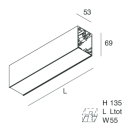

COMPLETION ACCESSORIES

HERO: MOD.CIECO 250 BIA

108676.01