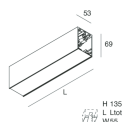

HERO: MOD.CIECO 1400 BIA

108680.01