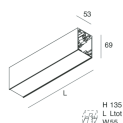

HERO: MOD.CIECO 1120 BIA

108679.01