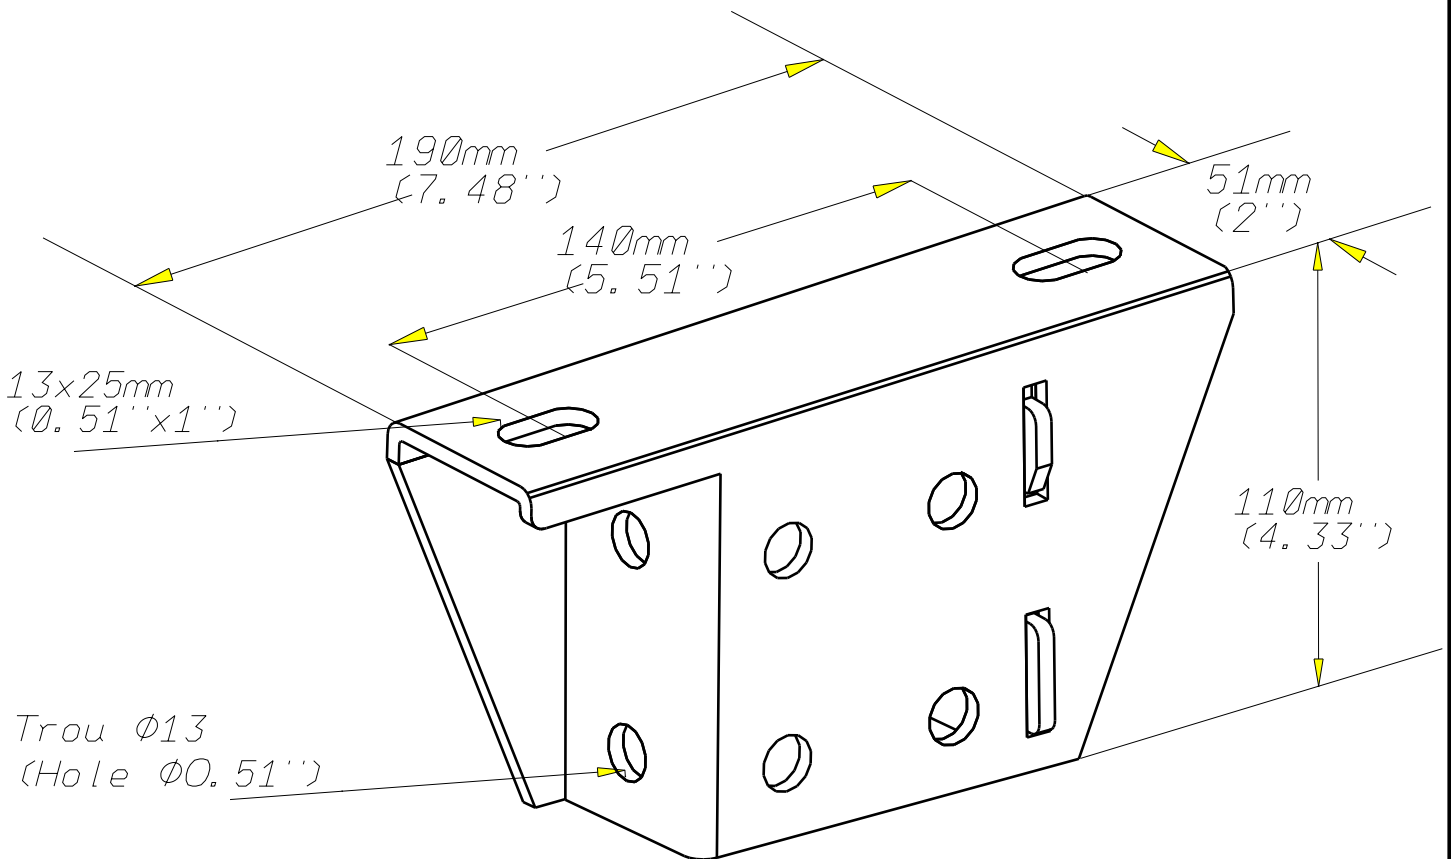

PLATINE MONOBLOC POUR RAIL 41D
 MONOBLOC PLATE FOR 41 DOUBLE RAIL

316L

legrand | CABLE
 MANAGEMENT

FT0434-4 03 16

EPAISSEUR / THICKNESS
 4 (0.16'')

| REF | CODE | POIDS (kg) | WEIGHT (lb) |
|--------|---------|------------|-------------|
| PFN41D | 596 224 | 1.260 | 2.781 |