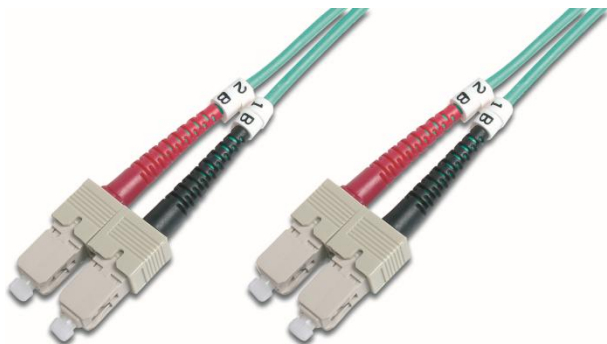

Product Images

OM3 - 50/125 μ