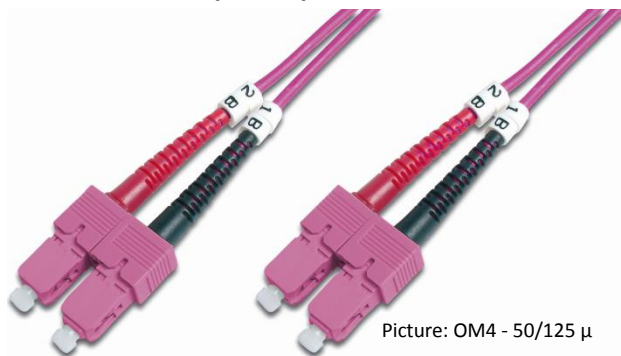

## DIGITUS® Fiber Optic Duplex Patch Cables, SC/SC

✓ Connector: SC

✓ LSZH sheath

✓ Singlemode & Multimode available

✓ Available as OS2, OM2, OM3, OM4

### Abstract

DIGITUS® Fiber Optic Duplex Patch Cables, SC/SC, Singlemode and Multimode, various lengths

### Features

- Duplex cable
- LSZH
- Connector with ceramic ferrule
- SCA= 8° APC
- Cable diameter: 3 mm
- Single packed with test-report
- Connector 1: SC; Connector 2: SC
- Halogen free cable I-VH-2G-XXX (Multimode), I-VH 2E-XXX (Singlemode)
- Available as Singlemode or Multimode
- Fiber classes: OS2, 9/125  $\mu$ ; OM1, 62,5/125  $\mu$ ; OM2, OM3 and OM4, 50/125  $\mu$
- Double colored kink protection sleeves (Multimode cables)

### Product Overview

DIGITUS® offers a wide range of high quality fiber optic patch cables. Practically every request and every requirement is covered by the broad range of cable types. The product range includes OM1, OM2, OM3 and OS2 versions. DIGITUS® fiber optic installation cables guarantee the best performance and fail-safety. All cables are single packed a polybag with test report.