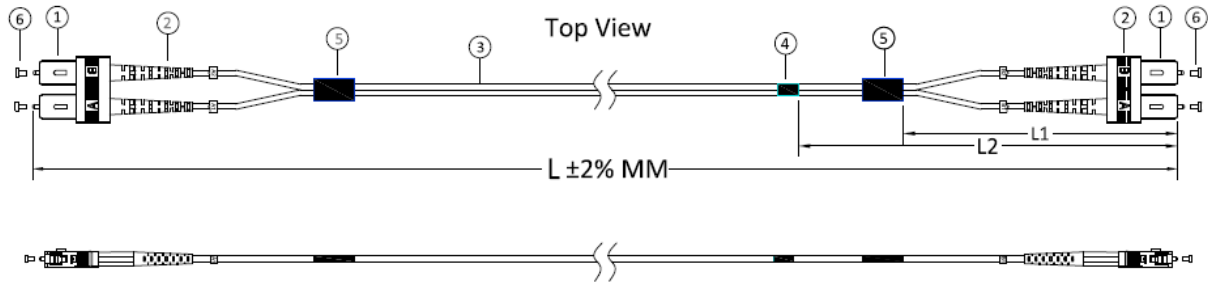

Technical Drawings