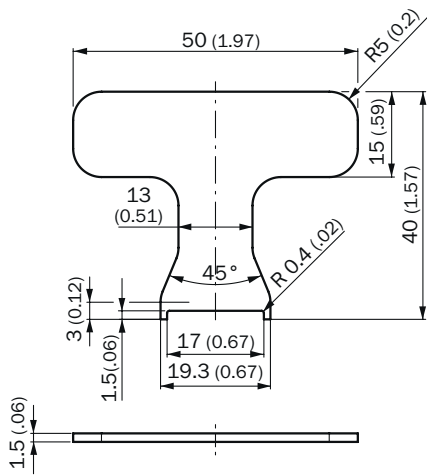

BEF-TO-GR18S

SICK
Sensor Intelligence.

Ordering information

Type	Part no.
BEF-TO-GR18S	4072132

Other models and accessories → www.sick.com/

Detailed technical data

Technical specifications

Accessory group	Other mounting accessories
Accessory family	Others
Suitable for	GR18S, radial, fully flush
Description	Mounting tool for "fully flush" variants
Usable for	GR18

Dimensional drawing (Dimensions in mm (inch))

SICK AT A GLANCE

SICK is one of the leading manufacturers of intelligent sensors and sensor solutions for industrial applications. A unique range of products and services creates the perfect basis for controlling processes securely and efficiently, protecting individuals from accidents and preventing damage to the environment.