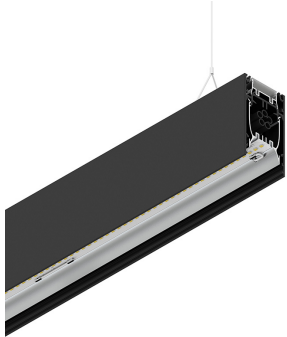

HERO B

108771.02H

novalux
ITALIAN LIGHTING DESIGN SINCE 1948

Features

Use: Indoor
Type of installation: SUSPENDED
Emission: DIRECT/INDIRECT
Colour: BLACK
Dimming: PUSH
Emergency: NO
L: 1400mm
A: 53mm
H: 92mm
Made in: ITALY
Warranty: 5 years
Weight: 5kg

Tech data

Luminaire input power: 62.9W
Indirect luminous flux: 2767lm
IP: 40
Insulation class: I
Supply voltage: 220-240V 50/60Hz
SELV: Si

Source

Light source: LED
Source power: 55W
Colour temperature: 2700K
CRI: >90
Colour tolerance: 3 Step MacAdam
LED lifespan: 50000h L80 B20