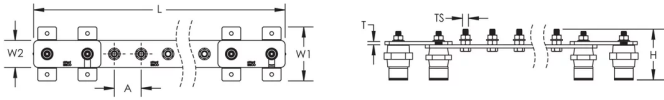

Unit Weight: 4,36-kg

ADDITIONAL PRODUCT DETAILS

Tinned finish is 8 microns according to ASTM B545 Service Class "C" for corrosive environments.

DIAGRAMS

AVERTISSEMENT

Les produits nVent doivent être installés et utilisés conformément aux consignes figurant dans les fiches d'instructions et les documents de formation des produits nVent. Les fiches d'instructions sont disponibles à l'adresse suivante: www.nvent.com et auprès de votre représentant du service client nVent. Une mauvaise installation, une utilisation incorrecte, une application erronée ou toute autre forme de non-respect scrupuleux des instructions et avertissements de nVent peuvent entraîner un dysfonctionnement du produit, des dommages matériels, des lésions corporelles graves et le décès et/ou annuler votre garantie.

Amérique du Nord

+1.800.753.9221

Option 1 – Customer Care

Option 2 – Technical Support

Europe

Netherlands:

+31 800-0200135

France:

+33 800 901 793

Europe

Germany:

800 1890272

Other Countries:

+31 13 5835404