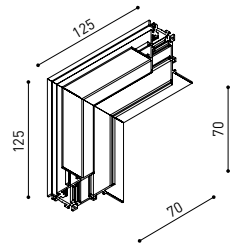

RECOMMENDED FOR INSTALLATIONS WHERE THE PROFILE CAN BE INSTALLED BEFORE THE FALSE PLASTERBOARD CEILING (THICKNESS 12,5mm.)

TRACK 48V TRIMLESS
Corner 90° One Plane

*Electrical connection not included

TRACK 48V TRIMLESS
Corner 90° Two Planes