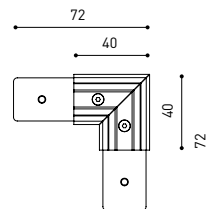

TRACK 48V SURFACE
Corner 90° One Plane

*Electrical connection not included

TRACK 48V SURFACE SHORT

TRACK 48V SURFACE SHORT 1m	A338-21-00-	WT	NT
TRACK 48V SURFACE SHORT 2m	A338-22-00-	WT	NT
TRACK 48V SURFACE SHORT 3m	A338-23-00-	WT	NT
TRACK 48V SURFACE SHORT Corner 90° One Plane	A338-24-00-	WT	NT

TRACK 48V SURFACE SHORT
Corner 90° One Plane

*Electrical connection not included

48V SYSTEM TRACK 48V

DROP VOLTAGE TABLE

POWER (W)	CABLE SECTION (mm ²)	CABLE LENGTH (m)			
		5	10	20	30
100	0,75	50	50	X	X
	1,5	50	50	40	25
150	0,75	40	15	X	X
	1,5	50	40	20	X