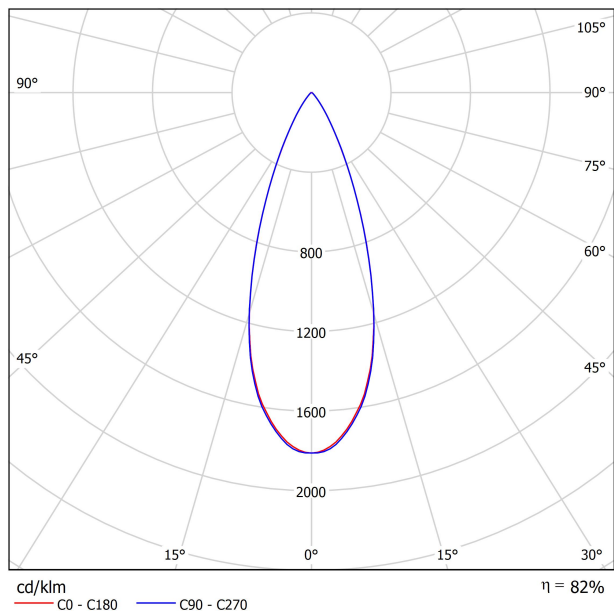

DIAGRAMME POLAIRE

DIAGRAMME CONIQUE

	PRODUCT
Model	Cord Accessory
Reference	02230000N
Colour	N ■ RAL9005
Category	Accessories

DIMENSIONAL DRAWING

48V SYSTEM
TRACK 48V

TRACK 48V TRIMLESS

TRACK 48V TRIMLESS 1m	A338-01-00-	WT	N
TRACK 48V TRIMLESS 2m	A338-02-00-	WT	N
TRACK 48V TRIMLESS 3m	A338-03-00-	WT	N
TRACK 48V TRIMLESS Corner 90° One Plane	A338-06-00-	WT	N
TRACK 48V TRIMLESS Corner 90° Two Planes	A338-07-00-	WT	N