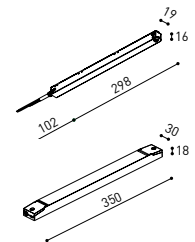

POWER (W)	CABLE SECTION (mm²)	CABLE LENGTH (m)			
		5	10	20	30
100	0,75	50	50	X	X
	1,5	50	50	40	25
150	0,75	40	15	X	X
	1,5	50	40	20	X

	P	V	D
CONSTANT VOLTAGE LED POWER SUPPLY 0434-01-61*	100W	48V	298 x 16 x 19 mm
0434-01-62	150W	48V	350 x 30 x 18 mm

220 V -
240

*To be installed inside the track.