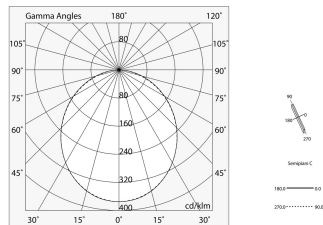

LUCKY MAXI

106202.02 + 106220.99

novalux
ITALIAN LIGHTING DESIGN SINCE 1948

Features

Use: Indoor
Type of installation: SUSPENDED, CEILING MOUNTED
Emission: DIRECT
Optics: OPAL
Colour: BLACK
Dimming: ON/OFF
Emergency: NO
L: 1800mm
A: 97mm
H: 90mm
Made in: ITALY
Warranty: 5 years
Weight: 6.5kg

Tech data

Luminaire input power: 61.25W
Luminaire luminous flux: 3188lm
IP: 40
Insulation class: I
Supply voltage: 220-240V 50/60Hz
SELV: Si

Source

Light source: LED
Source power: 54W
Source luminous flux: 7179lm
Colour temperature: 3000K
CRI: >90
Colour tolerance: 3 Step MacAdam
LED lifespan: 50000h L80 B20

Compliance

CEI EN 60598-1:2015 + A11:2009. IEC 60598-2:2015 2-1

Standards

Photobiological risk: RISK GROUP 0 Certified fixture in EXEMPT GROUP, in accordance with CEI EN 62471:2010-01, IEC TR 62778:2014.
CAM edilizia: The product complies with the requirements for public buildings, ministerial decree of 23rd June 2022 n.256.

[View more product info](#)

Novalux S.r.l. via Marzabotto, 2 40050 Funo di Argelato (BO) Italy
Tel: +39 051 860558 · Fax +39 051 6647859 · Mail: info@novalux.it · VAT number 00536541204 · novalux.com
Company subject to the management and coordination by SLV GmbH

This technical data sheet is owned by Novalux S.r.l., all rights reserved. Novalux S.r.l. reserves the right to make changes without prior notice.