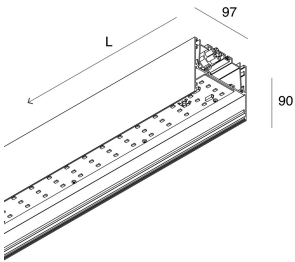

LUCKY MAXI

106202.02 + 106220.99

novalux
ITALIAN LIGHTING DESIGN SINCE 1948

Features

Use: Indoor
Type of installation: SUSPENDED, CEILING MOUNTED
Emission: DIRECT
Optics: OPAL
Colour: BLACK
Dimming: ON/OFF
Emergency: NO
L: 1800mm
A: 97mm
H: 90mm
Made in: ITALY
Warranty: 5 years
Weight: 6.5kg