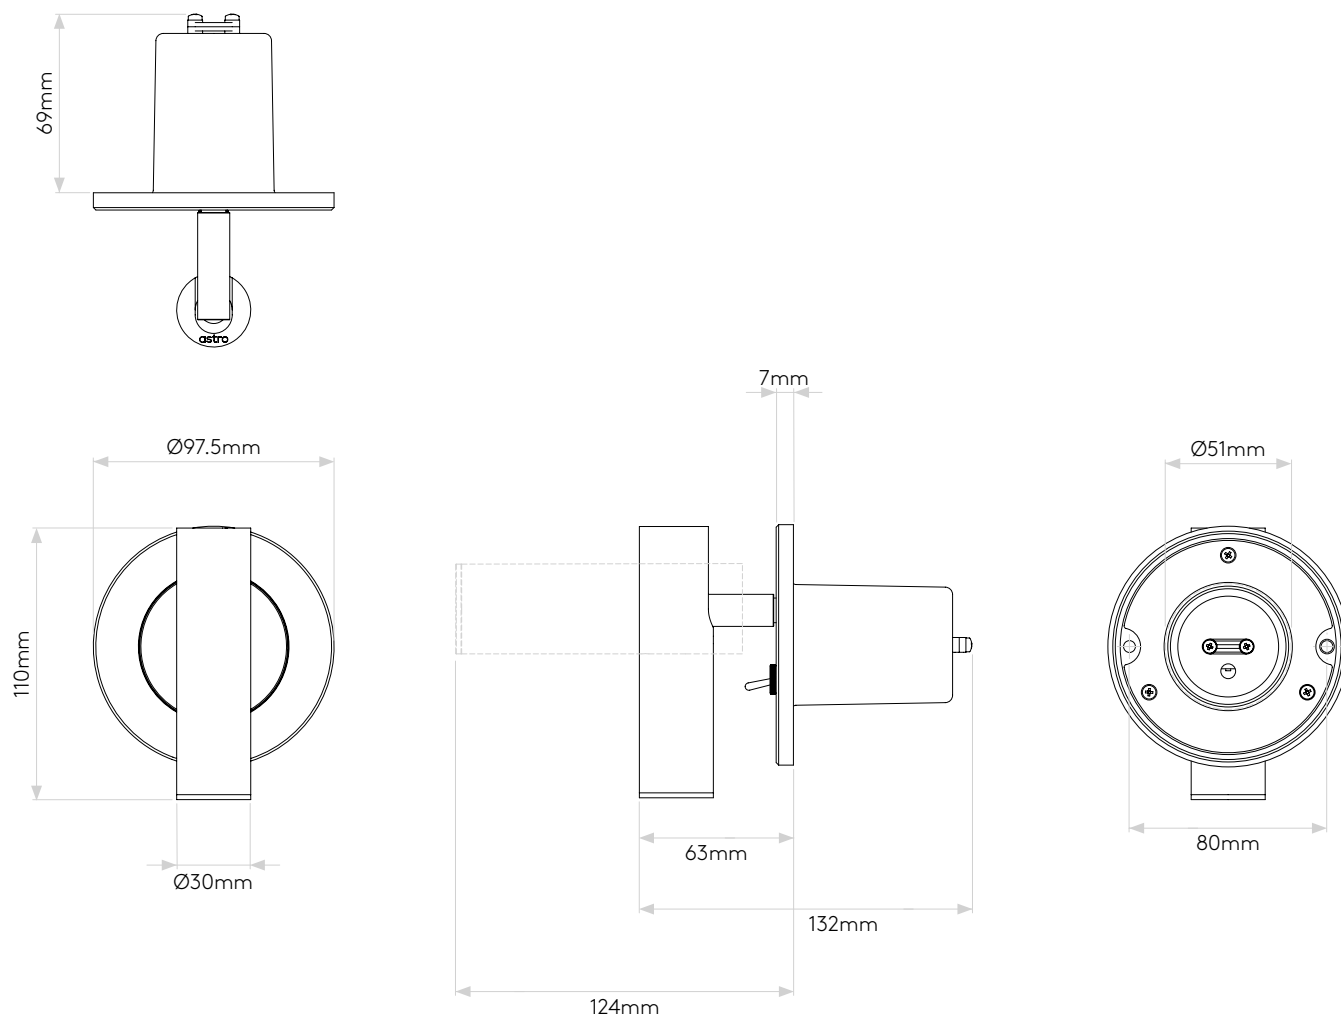

Please note that some dimensions may vary slightly due to manufacturing tolerances, this includes cable entry and fixing holes

Veillez noter que certaines dimensions peuvent varier légèrement en raison des tolérances de fabrication, y compris l'entrée de câble et les trous de fixation.

Bitte beachten Sie, dass die Maße Fertigungstoleranzen unterliegen und daher in geringem Umfang von der angegebenen Größe abweichen können. Dies gilt auch für Kabeleingänge und Befestigungslöcher.

Si prega notare che possono esserci piccole variazioni in alcune dimensioni dovute alle tolleranze di produzione, queste includono l'ingresso del cavo e i fori di fissaggio.