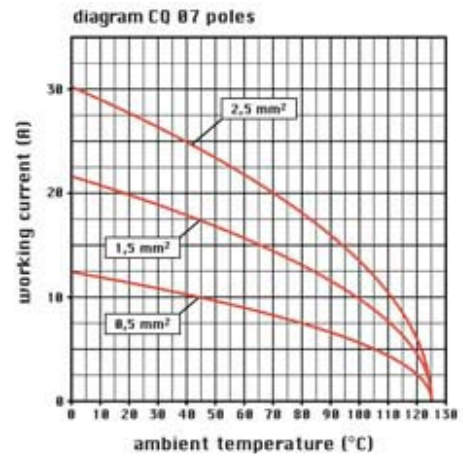

Further technical details

Characteristics according to EN 61984	10A 400V 6kV 3
Mating cycles	≥ 500
Insulation resistance	≥ 10 GΩ
Contact resistance	≤ 3 mΩ
Weight	12,70 g
Operating temperature range (min, max)	-40 °C ... +125 °C
UL 94 flammability rating	V-0
Tightening torque for PE connection	M3: 0,5 Nm; 4,4 lb.in (0,5 x 3 mm)
Tightening torque for fixing screws	M3: 0,5 Nm; 4,4 lb.in (Ph1 or 0,8 x 5,5 mm)

Part number

CQM 07

Catalogue drawings

Derating curves

Notes

Dimensions shown in mm are not binding and may be changed without notice.