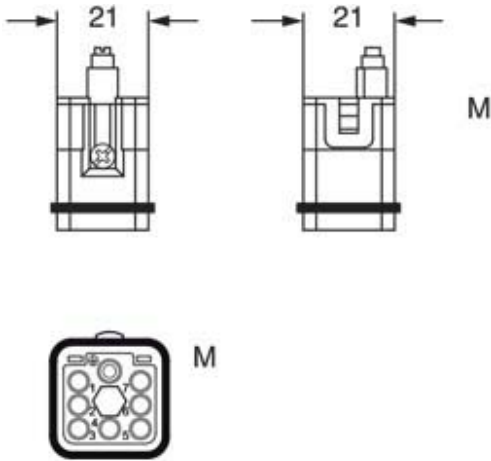

Part number

CQM 07

Male insert, CQ series, crimp connection, 7 poles + PE, 10 A 400 V 6 kV 3, size "21.21"

Product description

Product type	Insert
Series	CQ
Connection type	Crimp connection
Gender	Male
N. of poles	7 poles + 
Size	Size "21.21"

Material properties

Main material	Polycarbonate (PC)
Other materials	Gasket: NBR
Colour	RAL 7032 grey
RoHs conformity	Compliant with exemption 6(c): copper alloy containing up to 4% lead by weight
China RoHs - EFUP	50
REACH SVHC substances	Yes Lead
SCIP number	1a9c93ff-0445-4a16-81e3-1609ac5274d6
Approvals / Standards	
Reference standard	EN 61984:2009-06
Certifications	DNV, BV, EAC
UL	ECBT2, PVVA2
cUL	ECBT8, PVVA8

General ordering information

EAN13 code	8015747226769
eCl@ss 8.1	27440205
ETIM 7.0	EC000438

Packaging Information

Packaging length	245,00 mm
Packaging height	165,00 mm
Packaging width	215,00 mm
Packaging weight	2,97 kg
Packaging volume	8,69 dm ³
Packaging description	Carton box
Packaging quantity	200 Pcs
Packaging EAN code	8015747226820
Sub-packaging length	197,00 mm
Sub-packaging height	35,00 mm
Sub-packaging width	124,00 mm
Sub-packaging weight	0,59 kg
Sub-packaging volume	0,85 dm ³
Sub-packaging description	Carton tray
Sub-packaging quantity	40 Pcs
Sub-packaging EAN barcode	8015747226837

Part number

CQM 07

Catalogue drawings

Derating curves

Notes

Dimensions shown in mm are not binding and may be changed without notice.