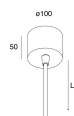

Features

Use: Indoor
Type of installation: WALL, SUSPENDED, CEILING MOUNTED
Emission: DIRECT
Optics: OPAL
Colour: WHITE
Dimming: PUSH, DALI
Emergency: NO
L: 1200mm
A: 1200mm
H: 90mm
Made in: ITALY
Warranty: 5 years
Weight: 28kg

[View more product info](#)

MOUNTING ACCESSORIES

ROTO: ALIMENTAZIONE L1200 5P. BIA.

104424.01

ROTO: ALIMENTAZIONE L3000 5P. BIA.

104426.01

ROTO: D=1200 KIT 4 SOSP. L3000

104429.99