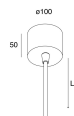

Features

Use: Indoor
Type of installation: WALL, SUSPENDED, CEILING MOUNTED
Emission: DIRECT
Optics: OPAL
Colour: WHITE
Dimming: PUSH, DALI
Emergency: NO
L: 1200mm
A: 1200mm
H: 90mm
Made in: ITALY
Warranty: 5 years
Weight: 28kg

[View more product info](#)

MOUNTING ACCESSORIES

ROTO: ALIMENTAZIONE L1200 5P. BIA.

104424.01

ROTO: ALIMENTAZIONE L3000 5P. BIA.

104426.01

ROTO: D=1200 KIT 4 SOSP. L3000

104429.99