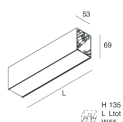

HERO: MOD.CIECO 1120 CAP

108679.21