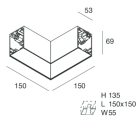

COMPLETION ACCESSORIES

HERO: MOD.CIECO ANG.SX 150 CAP

108677.21