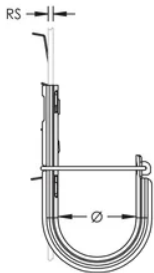

Cable Capacity, Cat 6: 40

Cable Capacity, Cat 6A: 25

Rod Size: M4;M6;M8

Wire Size: 3,9 – 4,8 mm

Static Load: 130 N

## ADDITIONAL PRODUCT DETAILS

---

Non-continuous supports may not exceed spacing of 5' (1.5 m) per TIA 569-C.9.7 and EN 50174-2.

Cable capacity is calculated based on a 70% fill rate.

## DIAGRAMS

---