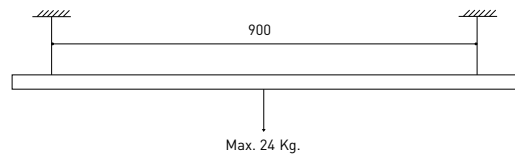

TRACK 48V

TRACK 48V SURFACE SHORT

Corner 90° One Plane

*Electrical connection not included

TRACK 48V SURFACE SHORT

TRACK 48V SURFACE SHORT 1m	A338-21-00- WT NT
TRACK 48V SURFACE SHORT 2m	A338-22-00- WT NT
TRACK 48V SURFACE SHORT 3m	A338-23-00- WT NT
TRACK 48V SURFACE SHORT Corner 90° One Plane	A338-24-00- WT NT

		P	V	D
CONSTANT VOLTAGE LED POWER SUPPLY	0434-01-61*	100W	48V	298 x 16 x 19 mm
	0434-01-62	150W	48V	350 x 30 x 18 mm

220 V ~
240

*To be installed inside the track.

DROP VOLTAGE TABLE

POWER (W)	CABLE SECTION (mm ²)	CABLE LENGTH (m)			
		5	10	20	30
100	0,75	50	50	X	X
	1,5	50	50	40	25
150	0,75	40	15	X	X
	1,5	50	40	20	X