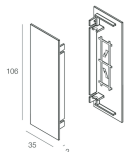

RECTA

111402.02

novalux
ITALIAN LIGHTING DESIGN SINCE 1948

COMPLETION ACCESSORIES

RECTA: COPPIA TESTATE NE

111428.02