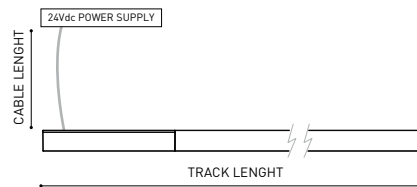

DROP VOLTAGE TABLE

POWER (W)	CABLE SECTION (mm²)	CABLE LENGTH (m)			
		<5	<10	<20	<30
40	0,75	30	30	30	30
	1,5	30	30	30	30
60	0,75	30	30	20	10
	1,5	30	30	30	20
100	0,75	20	10	X	X
	1,5	20	20	10	X