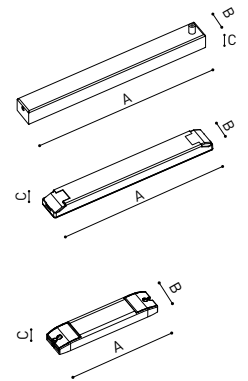

n = Total Length of System.

24V | Max. 4A

MINIMAL TRACK 24V Suspension Straight Joiner

A400-00-02-	N
-------------	---

MINIMAL TRACK 24V Suspension Kit

A400-02-04-	N
-------------	---

MINIMAL TRACK 24V Suspension Corner 90°

A400-00-03-	N
-------------	---

Cable Length = 85mm.

MINIMAL TRACK 24V Suspension End Caps

A400-00-05-	N
-------------	---

Two End Caps Included

			P	V	D (A x B x C)
MINIMAL TRACK 24V Suspension Power Supply Box	ON/OFF	A400-00-06- NT	40W	24V	280 x 30 x 36mm
	220 / 240V ~	A400-00-07- NT	100W	24V	280 x 30 x 36mm
					Included ON/OFF 24Vdc Power Supply
MINIMAL TRACK 24V Remote Power Supply	ON/OFF	0434-01-37	60W	24V	180 x 52 x 30mm
	220 / 240V ~	0433-10-22	100W	24V	295 x 43 x 30mm
MINIMAL TRACK 24V Remote Constant Voltage Dimmer		0433-01-32	DALI/PUSH	24V	181 x 42 x 20mm
		0433-01-33	CASAMBI	24V	172 x 42 x 20mm
		0434-01-64	WIFI	24V	105 x 44 x 23mm

DROP VOLTAGE TABLE

POWER (W)	CABLE SECTION (mm ²)	CABLE LENGTH (m)			
		<5	<10	<20	<30
40	0,75	30	30	30	30
	1,5	30	30	30	30
60	0,75	30	30	20	10
	1,5	30	30	30	20
100	0,75	20	10	X	X
	1,5	20	20	10	X

COLOUR | N ■ RAL 9005 | DIM OPTIONS PLEASE CONSULT