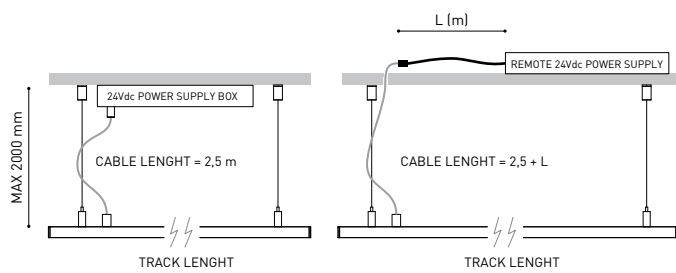

DROP VOLTAGE TABLE

POWER (W)	CABLE SECTION (mm²)	CABLE LENGTH (m)			
		<5	<10	<20	<30
40	0,75	30	30	30	30
	1,5	30	30	30	30
60	0,75	30	30	20	10
	1,5	30	30	30	20
100	0,75	20	10	X	X
	1,5	20	20	10	X