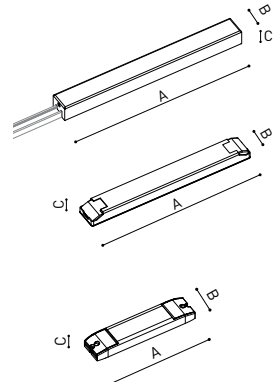

MINIMAL TRACK 24V Profile 2m A384-02-00- | N |

CE

MINIMAL TRACK 24V Rubber Cable n x 1m A384-00-01- | N |

n = Total Length of System. 24V | Max. 4A CE III

MINIMAL TRACK 24V Corner 90° 1 Plane
A384-00-02- | N |

Cable Length = 35mm.

MINIMAL TRACK 24V End Cap
A384-00-05- | N |

MINIMAL TRACK 24V Corner 90° 1 Plane Rounded
A384-00-03- | N |

Cable Length = 35mm.

MINIMAL TRACK 24V Connection Box
A384-00-06- | N |

MINIMAL TRACK 24V Corner 90° 2 Planes
A384-00-04- | N |

Cable Length = 100mm.

			P	V	D (A x B x C)
MINIMAL TRACK 24V Power Supply Box	ON/OFF	A384-00-07- | NT |	40W	24V	280 x 30 x 24mm
		A384-00-08- | NT |	100W	24V	280 x 30 x 24mm
220 / 240 V ~		Included ON/OFF 24Vdc Power Supply.			
MINIMAL TRACK 24V Remote Power Supply	ON/OFF	0434-01-37	60W	24V	180 x 52 x 30mm
		0433-10-22	100W	24V	295 x 43 x 30mm
220 / 240 V ~					
MINIMAL TRACK 24V Remote Constant Voltage Dimmer		0433-01-32	DALI/PUSH	24V	181 x 42 x 20mm
		0433-01-33	CASAMBI	24V	172 x 42 x 20mm
		0434-01-64	WIFI	24V	105 x 44 x 23mm
24V