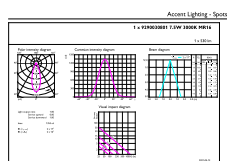

Données photométriques

Accent Lighting Spots - MAS LED ExpertColor 7.5-43W MR16 930 36D

Spectral Power Distribution Colour - MAS LED ExpertColor 7.5-43W MR16 930 36D