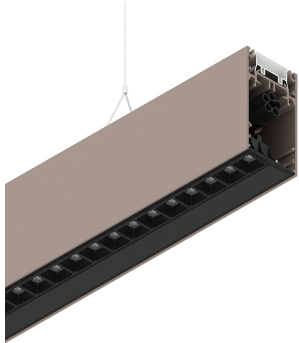

HERO B

108733.21

novalux
ITALIAN LIGHTING DESIGN SINCE 1948

Features

Use: Indoor
Type of installation: SUSPENDED
Emission: DIRECT/INDIRECT
Optics: MICRO OPTICS
Colour: CAPPUCCINO
Dimming: ON/OFF
Emergency: NO
L: 1428mm
A: 53mm
H: 92mm
Made in: ITALY
Warranty: 5 years
Weight: 5kg

Tech data

Luminaire input power: 69W
Luminaire luminous flux: 6988lm
Direct luminous flux: 4020lm
Indirect luminous flux: 2968lm
IP: 40
Insulation class: I
Supply voltage: 220-240V 50/60Hz
UGR: <19
SELV: Si