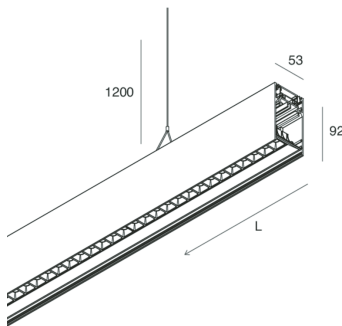

HERO B

108733.21

novalux
ITALIAN LIGHTING DESIGN SINCE 1948

Features

Use: Indoor
Type of installation: SUSPENDED
Emission: DIRECT/INDIRECT
Optics: MICRO OPTICS
Colour: CAPPUCCINO
Dimming: ON/OFF
Emergency: NO
L: 1428mm
A: 53mm
H: 92mm
Made in: ITALY
Warranty: 5 years
Weight: 5kg