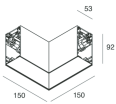

HERO B: MOD.CIECO ANG.SX 150 CAP

1087A4.21