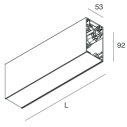

HERO B

108733.21

novalux
ITALIAN LIGHTING DESIGN SINCE 1948

COMPLETION ACCESSORIES

HERO B: MOD.CIECO 250 CAP

1087A3.21