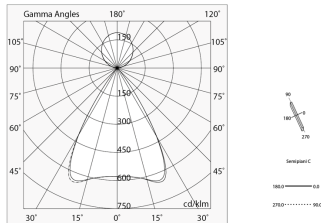

HERO B

108733.21

novalux
ITALIAN LIGHTING DESIGN SINCE 1948

Features

Use: Indoor
Type of installation: SUSPENDED
Emission: DIRECT/INDIRECT
Optics: MICRO OPTICS
Colour: CAPPUCCINO
Dimming: ON/OFF
Emergency: NO
L: 1428mm
A: 53mm
H: 92mm
Made in: ITALY
Warranty: 5 years
Weight: 5kg

Tech data

Luminaire input power: 69W
Luminaire luminous flux: 6988lm
Direct luminous flux: 4020lm
Indirect luminous flux: 2968lm
IP: 40
Insulation class: I
Supply voltage: 220-240V 50/60Hz
UGR: <19
SELV: Si