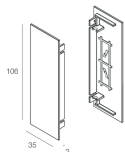

[View more product info](#)

RECTA

111412.21

novalux
ITALIAN LIGHTING DESIGN SINCE 1948

COMPLETION ACCESSORIES

RECTA: COPPIA TESTATE CP

111428.21

Novalux S.r.l. via Marzabotto, 2 40050 Funo di Argelato (BO) Italy
Tel: +39 051 860558 · Fax +39 051 6647859 · Mail: info@novalux.it · VAT number 00536541204 · novalux.com
Company subject to the management and coordination by SLV GmbH