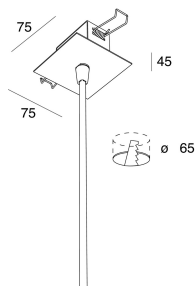

P-30 PCB

105892.02

novalux
ITALIAN LIGHTING DESIGN SINCE 1948

P-30: ROSONE LATER. ALIM L=1200 3P NERO

103320.02

P-30: ROSONE CARTON. ALIM L=1200 3P BIA

103319.01

Novalux S.r.l. via Marzabotto, 2 40050 Funo di Argelato (BO) Italy
Tel: +39 051 860558 · Fax +39 051 6647859 · Mail: info@novalux.it · VAT number 00536541204 · novalux.com
Company subject to the management and coordination by SLV GmbH

This technical data sheet is owned by Novalux S.r.l., all rights reserved. Novalux S.r.l. reserves the right to make changes without prior notice.