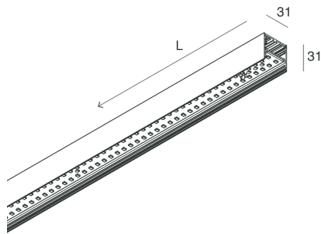

P-30 PCB

105892.02

novalux
ITALIAN LIGHTING DESIGN SINCE 1948

Features

Use: Indoor
Type of installation: SUSPENDED, CEILING MOUNTED
Emission: DIRECT
Optics: OPAL
Colour: BLACK
Dimming: ON/OFF
Emergency: NO
L: 1600mm
A: 31mm
H: 31mm
Made in: ITALY
Warranty: 5 years