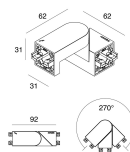

P-30: SNODO 3P PER PCB/STRIP NERO

105853.02