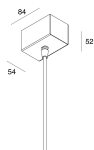

P-30 PCB

105892.02

novalux
ITALIAN LIGHTING DESIGN SINCE 1948

P-30: ROSONE LATER. ALIM L=1200 3P NERO

103320.02