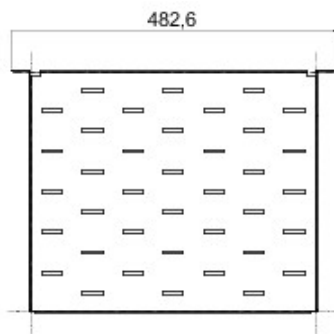

A complete system for the connection and distribution of LAN networks in the residential and tertiary sector. The range includes solutions for optical fibre, wall cabinets, floor-standing cabinets and products for copper wiring. The Data Center cabinets come with a wide choice of configurations and various depths (up to 1000mm) to meet every application need. Made of top quality materials (static full-load capacity up to 1000kg), these products guarantee easy wiring (thanks to the notable internal space) and can be completely customised with removable and reversible front doors.

Description	19" fixed shelf	Load capacity (Kg)	20
Matière	Acier	Finition	Wrinkle
Couleur	Noir RAL 9005	Unité de câblage	2U
Profondeur	360 mm	Electrocod	3752

DIMENSIONS

NORMES ET HOMOLOGATIONS

GEWISS S.A.S. 1, Rue du Rio Salado 91940
Les Ulis Cedex
Tel : +33 1 64 86 80 80