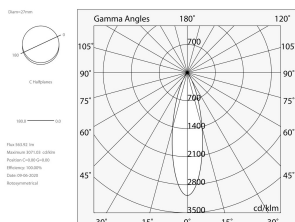

FORTY8 TRACK

108526.01

novalux
ITALIAN LIGHTING DESIGN SINCE 1948

Features

Use: Indoor
Type of installation: TRACK
Emission: DIRECT
Optics: SPOT
Beam: 35°
Colour: WHITE
Dimming: DALI
Emergency: NO
H: 400mm
ø: Ø26
Warranty: 5 years
Weight: 0.33kg

Tech data

Luminaire input power: 9W
Luminaire luminous flux: 563lm
IP: 20
Insulation class: III
Supply voltage: 48 Vdc
SELV: Si

Source

Light source: LED
Source power: 7W
Colour temperature: 3000K
CRI: >90
Colour tolerance: 3 Step MacAdam
LED lifespan: 30000h L70 B20

Compliance

CEI EN 60598-1:2015 + A11:2009. IEC 60598-2:2015 2-1

Standards

Photobiological risk: RISK GROUP 1 Certified fixture in RISK GROUP 1 (Low Risk)-The fixture does not pose a hazard due to normal behavioral limitations on exposure - in accordance with CEI EN 62471:2010-01, IEC TR 62778:2014.

[View more product info](#)

Novalux S.r.l. via Marzabotto, 2 40050 Funo di Argelato (BO) Italy
Tel: +39 051 860558 · Fax +39 051 6647859 · Mail: info@novalux.it · VAT number 00536541204 · novalux.com
Company subject to the management and coordination by SLV GmbH

This technical data sheet is owned by Novalux S.r.l., all rights reserved. Novalux S.r.l. reserves the right to make changes without prior notice.