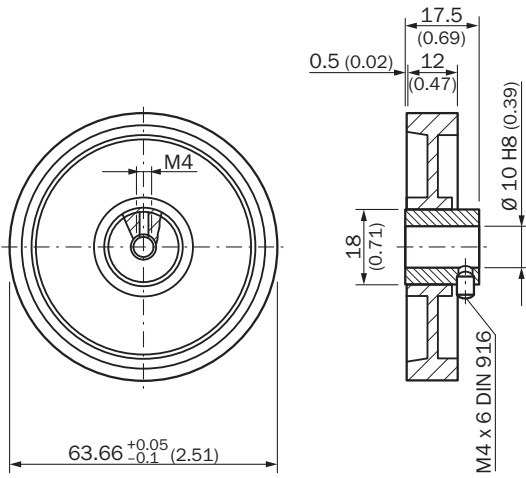

## Detailed technical data

### Technical specifications

<b>Accessory group</b>	Other mounting accessories
<b>Accessory family</b>	Measuring wheels and measuring wheel systems
<b>Description</b>	Plastic measuring wheel with smooth plastic surface (Hytrel), for 10 mm solid shaft, circumference 200 mm
<b>Circumference</b>	200 mm
<b>Surface</b>	Smooth

Dimensional drawing (Dimensions in mm (inch))