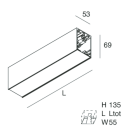

COMPLETION ACCESSORIES

HERO: MOD.CIECO 250 NE

108676.02