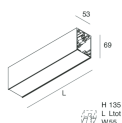

HERO: MOD.CIECO 1120 NE

108679.02