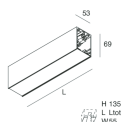

HERO: MOD.CIECO 1400 NE

108680.02