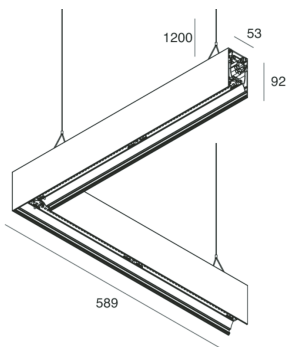

HERO B

108795.02H

novalux
ITALIAN LIGHTING DESIGN SINCE 1948

Features

Use: Indoor
Type of installation: SUSPENDED
Emission: DIRECT/INDIRECT
Colour: BLACK
Dimming: PUSH
Emergency: NO
L: 589x589mm
A: 53mm
H: 92mm
Made in: ITALY
Warranty: 5 years
Weight: 3.3kg