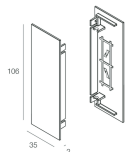

RECTA

111402.01

novalux
ITALIAN LIGHTING DESIGN SINCE 1948

COMPLETION ACCESSORIES

RECTA: COPPIA TESTATE BI

111428.01