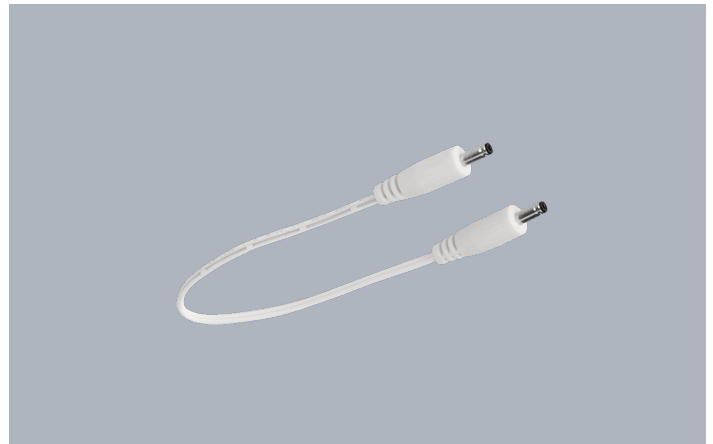

LUMINAIRES ACCESSOIRES - ACCESSOIRES POUR NICHES & CRÉDENCES

EN-CLA4

Product Description:

Blade™ Raccord flexible câblé 500mm

Product Image:

Line Drawing

Product Specs:

Dimmable	Non	IP Rating	Aucun
Lamp Base	Aucun	Length (mm)	500
Weight (Kg)	0.009	Positional Adjustment	Fixe

SKU Table and Ordering:

SKU Code	Finish Colour
EN-CLA4	Blanc

Warranty:

This product has a guarantee period of . Warranties may be available on certain products as indicated in the product description. Warranties are valid from the date of purchase. The warranty is invalid in the case of improper use, installation, tampering, removal of the Q.C. date label or installation in an improper working environment or installation. Should this product fail during the warranty period it will be replaced free of charge, subject to the correct installation of the original product and subsequent return of the faulty unit. Aurora does not accept responsibility for any installation costs associated with the replacement of this product and Aurora reserves the right to alter specifications without prior notice.