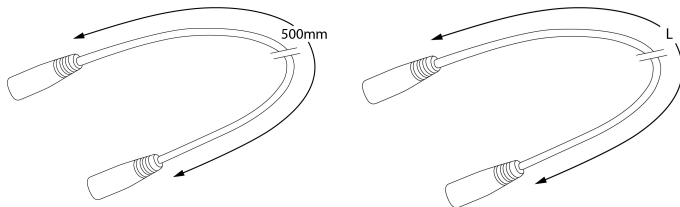

LUMINAIRES ACCESSOIRES - ACCESSOIRES POUR NICHES & CRÉDENCES

EN-CLA4

Product Description:

Blade™ Raccord flexible câblé 500mm

Product Image:

Line Drawing

Product Specs:

Dimmable	Non	IP Rating	Aucun
Lamp Base	Aucun	Length (mm)	500
Weight (Kg)	0.009	Positional Adjustment	Fixe

SKU Table and Ordering:

SKU Code	Finish Colour
EN-CLA4	Blanc

Warranty:

This product has a guarantee period of . Warranties may be available on certain products as indicated in the product description. Warranties are valid from the date of purchase. The warranty is invalid in the case of improper use, installation, tampering, removal of the Q.C. date label or installation in an improper working environment or installation. Should this product fail during the warranty period it will be replaced free of charge, subject to the correct installation of the original product and subsequent return of the faulty unit. Aurora does not accept responsibility for any installation costs associated with the replacement of this product and Aurora reserves the right to alter specifications without prior notice.