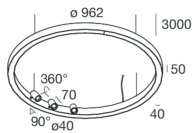

HALOS SPOT

109701.21

novalux
ITALIAN LIGHTING DESIGN SINCE 1948

Features

Use: Indoor
Type of installation: SUSPENDED
Emission: DIRECT
Optics: OPALE/SPOT
Beam: 20°
Colour: CAPPUCCINO
Dimming: WITH ACCESSORY
Emergency: NO
L: Ø 962mm
A: 40mm
H: 50mm
Made in: ITALY
Warranty: 5 years
Weight: 7.5kg