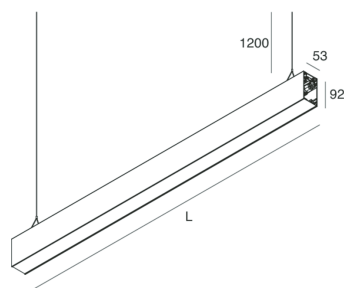

## Features

Use: Indoor  
Type of installation: SUSPENDED  
Emission: INDIRECT  
Optics: OPAL  
Colour: WHITE  
Dimming: PUSH  
Emergency: NO  
L: 1120mm  
A: 53mm  
H: 92mm  
Made in: ITALY  
Warranty: 5 years  
Weight: 4kg