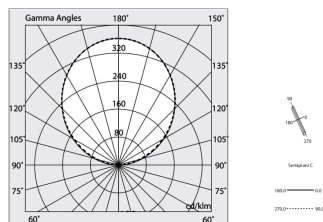

## Features

Use: Indoor  
Type of installation: SUSPENDED  
Emission: INDIRECT  
Optics: OPAL  
Colour: WHITE  
Dimming: PUSH  
Emergency: NO  
L: 1120mm  
A: 53mm  
H: 92mm  
Made in: ITALY  
Warranty: 5 years  
Weight: 4kg