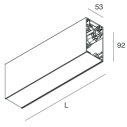

HERO B

1087C1.01

novalux
ITALIAN LIGHTING DESIGN SINCE 1948

COMPLETION ACCESSORIES

HERO B: MOD.CIECO 250 BIA

1087A3.01