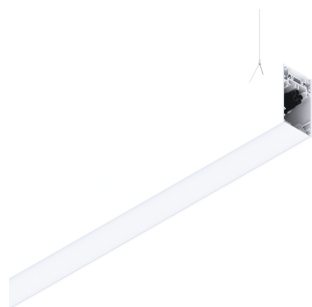

## Features

Use: Indoor  
Type of installation: SUSPENDED  
Emission: INDIRECT  
Optics: OPAL  
Colour: WHITE  
Dimming: PUSH  
Emergency: NO  
L: 1120mm  
A: 53mm  
H: 92mm  
Made in: ITALY  
Warranty: 5 years  
Weight: 4kg