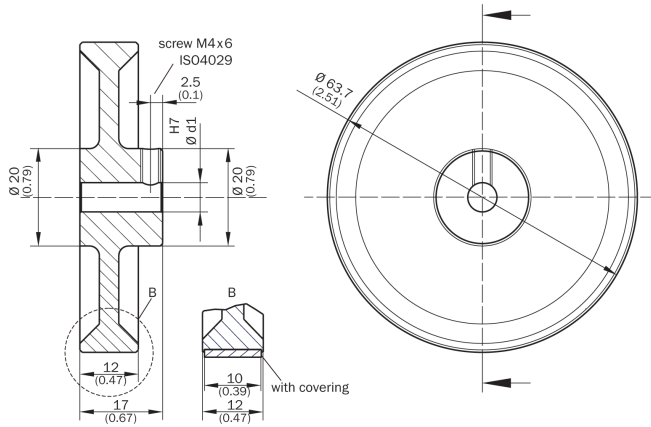

ETIM 5.0	EC002179
ETIM 6.0	EC002179
ETIM 7.0	EC002179
ETIM 8.0	EC002179
UNSPSC 16.0901	25191839

Dimensional drawing (Dimensions in mm (inch))