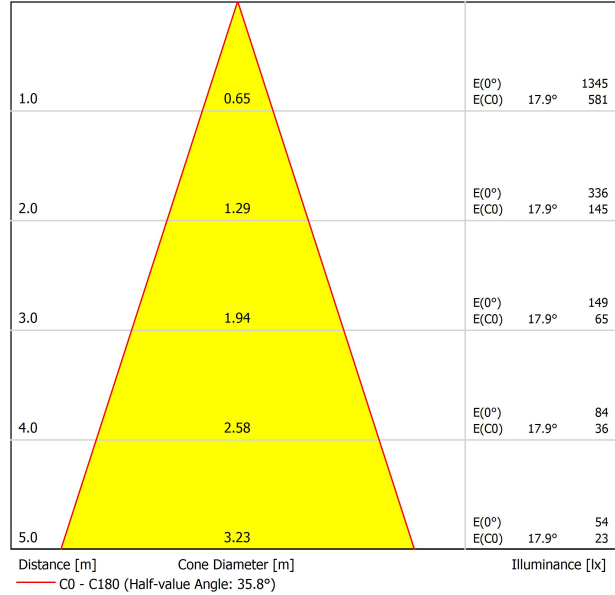

DIAGRAMME POLAIRE

DIAGRAMME CONIQUE

UGR

Glare Evaluation According to UGR											
ρ Ceiling	70	70	50	50	30	70	70	50	50	30	
ρ Walls	50	30	50	30	30	50	30	50	30	30	
ρ Floor	20	20	20	20	20	20	20	20	20	20	
Room Size X Y		Viewing direction at right angles to lamp axis					Viewing direction parallel to lamp axis				
2H	2H	18.4	19.2	18.6	19.4	19.6	18.4	19.2	18.6	19.4	19.6
	3H	20.3	21.0	20.6	21.3	21.5	20.3	21.0	20.6	21.3	21.5
	4H	21.1	21.8	21.4	22.1	22.4	21.1	21.8	21.4	22.1	22.4
	6H	21.9	22.5	22.2	22.8	23.1	21.9	22.5	22.2	22.8	23.1
	8H	22.2	22.8	22.5	23.1	23.4	22.2	22.8	22.5	23.1	23.4
4H	2H	19.0	19.7	19.3	20.0	20.2	19.0	19.7	19.3	20.0	20.2
	3H	21.2	21.8	21.5	22.1	22.4	21.2	21.8	21.5	22.1	22.4
	4H	22.1	22.7	22.5	23.0	23.4	22.1	22.7	22.5	23.0	23.4
	6H	23.0	23.5	23.5	23.9	24.2	23.0	23.5	23.5	23.9	24.2
	8H	23.5	23.9	23.9	24.2	24.6	23.5	23.9	23.9	24.2	24.6
8H	2H	23.8	24.2	24.3	24.6	25.0	23.8	24.2	24.3	24.6	25.0
	3H	22.5	22.9	23.0	23.3	23.7	22.5	22.9	23.0	23.3	23.7
	4H	23.6	23.9	24.1	24.4	24.8	23.6	23.9	24.1	24.4	24.8
	6H	24.2	24.4	24.6	24.9	25.3	24.2	24.4	24.6	24.9	25.3
	8H	24.7	24.9	25.2	25.4	25.9	24.7	24.9	25.2	25.4	25.9
12H	4H	22.6	22.9	23.0	23.3	23.8	22.6	22.9	23.0	23.3	23.8
	6H	23.7	24.0	24.2	24.5	24.9	23.7	24.0	24.2	24.5	24.9
	8H	24.3	24.6	24.8	25.0	25.5	24.3	24.6	24.8	25.0	25.5
Variation of the observer position for the luminaire distances S											
S = 1.0H	+0.3 / -0.1					+0.3 / -0.1					
S = 1.5H	+0.6 / -0.4					+0.6 / -0.4					
S = 2.0H	+1.0 / -0.6					+1.0 / -0.6					
Standard table	BK07					BK07					
Correction Summand	7.0					7.0					
Corrected Glare Indices referring to 820lm Total Luminous Flux											