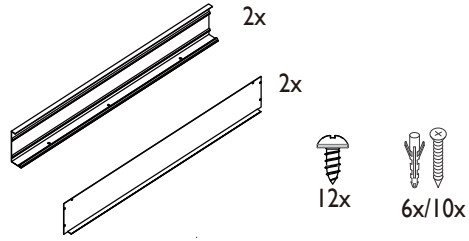

Surface mounted set:

- 911401808087 RC059Z SMB W60L60
- 911401808187 RC059Z SMB W62L62
- 911401808287 RC059Z SMB W30L120
- 911401808387 RC059Z SMB W60L120

Configuration types (Ceiling only)			Size type	kg
RC059Z SMB W60L60	for RC059Z		W60L60	0.56
RC059Z SMB W62L62	for RC059Z		W62L62	0.60
RC059Z SMB W30L120	for RC059Z		W30L120	0.82
RC059Z SMB W60L120	for RC059Z		W60L120	0.96

Surface mounted