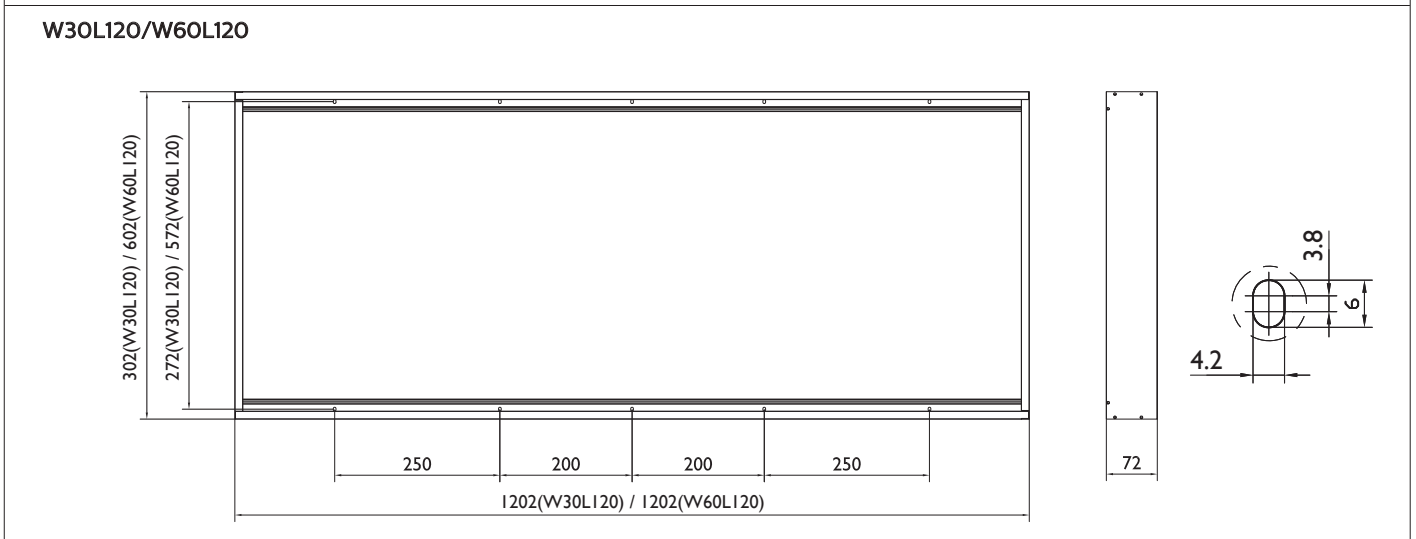

Surface mounted set:

- 911401808087 RC059Z SMB W60L60
- 911401808187 RC059Z SMB W62L62
- 911401808287 RC059Z SMB W30L120
- 911401808387 RC059Z SMB W60L120

Configuration types (Ceiling only)			Size type	kg
RC059Z SMB W60L60	for RC059Z		W60L60	0.56
RC059Z SMB W62L62	for RC059Z		W62L62	0.60
RC059Z SMB W30L120	for RC059Z		W30L120	0.82
RC059Z SMB W60L120	for RC059Z		W60L120	0.96

Surface mounted