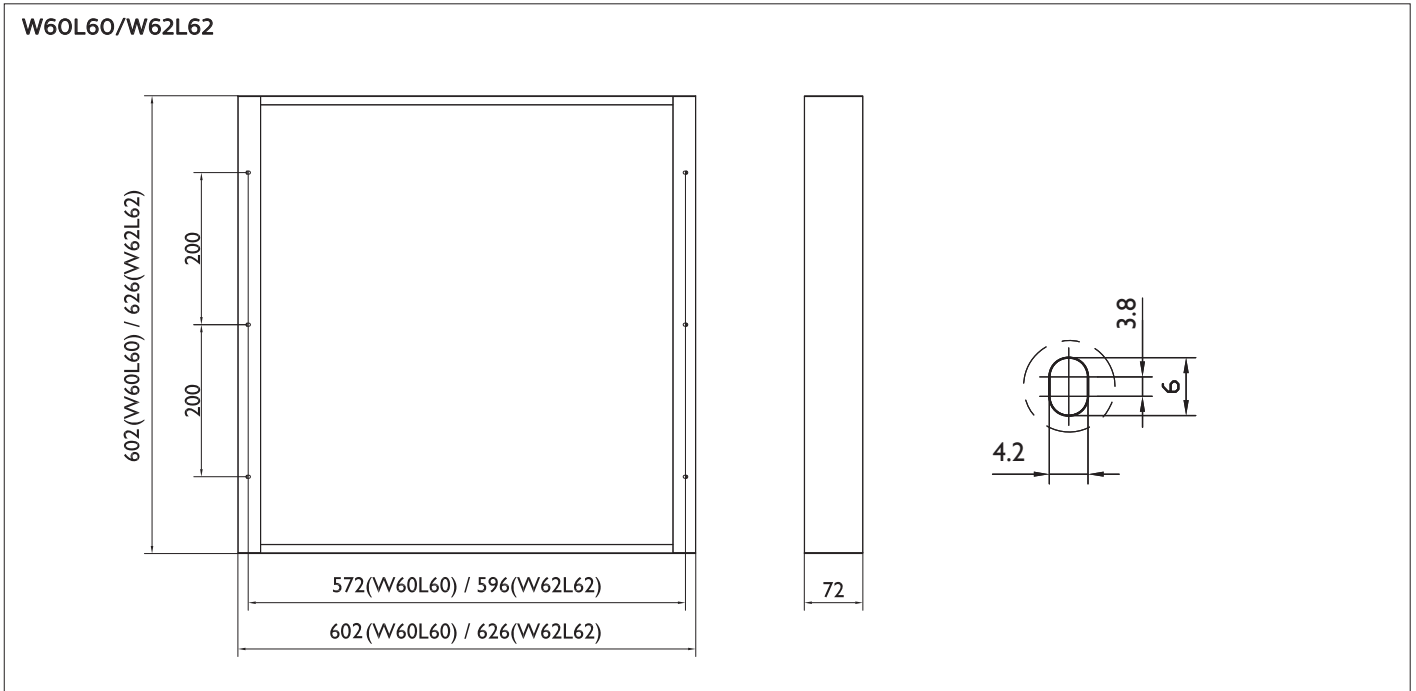

Surface mounted set:

- 911401808087 RC059Z SMB W60L60
- 911401808187 RC059Z SMB W62L62
- 911401808287 RC059Z SMB W30L120
- 911401808387 RC059Z SMB W60L120

Configuration types (Ceiling only)			Size type	kg
RC059Z SMB W60L60	for RC059Z		W60L60	0.56
RC059Z SMB W62L62	for RC059Z		W62L62	0.60
RC059Z SMB W30L120	for RC059Z		W30L120	0.82
RC059Z SMB W60L120	for RC059Z		W60L120	0.96

Surface mounted