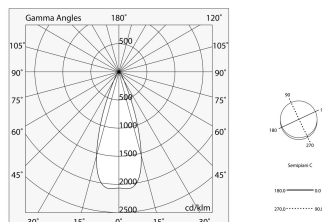

Novalux S.r.l. via Marzabotto, 2 40050 Funo di Argelato (BO) Italy
Tel: +39 051 860558 · Fax +39 051 6647859 · Mail: info@novalux.it · VAT number 00536541204 · novalux.com
Company subject to the management and coordination by SLV GmbH

This technical data sheet is owned by Novalux S.r.l., all rights reserved. Novalux S.r.l. reserves the right to make changes without prior notice.