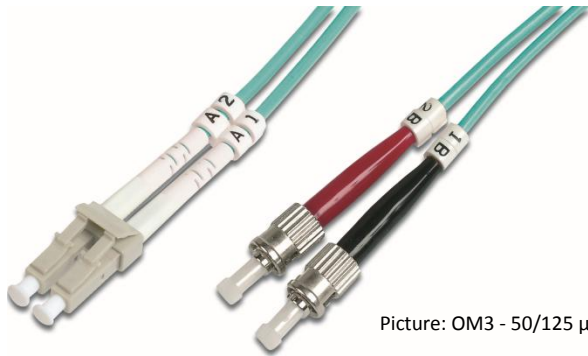

## DIGITUS® Fiber Optic Duplex Patch Cables, LC/ST

Picture: OM3 - 50/125  $\mu$

✓ Connector: LC/ST

✓ LSZH sheath

✓ Singlemode & Multimode available

✓ Available as OS2, OM2, OM3

### Features

- Duplex cable
- LSZH
- Connector with ceramic ferrule
- Cable diameter: 3 mm
- Single packed with test-report
- Connector 1: LC; Connector 2: ST
- Halogen free cable I-VH-2G-XXX (Multimode), I-VH 2E-XXX (Singlemode)
- Available as Singlemode or Multimode
- Fiber classes: OS2, 9/125  $\mu$ ; OM1, 62,5/125  $\mu$ ; OM2 and OM3, 50/125  $\mu$
- Double colored kink protection sleeves (Multimode cables)