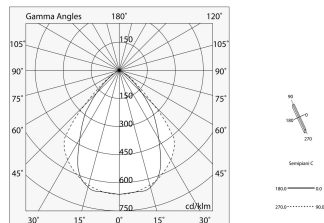

LUCKY MAXI

106213.01 + 106223.99

novalux
ITALIAN LIGHTING DESIGN SINCE 1948

Features

Use: Indoor
Type of installation: SUSPENDED, CEILING MOUNTED
Emission: DIRECT
Optics: MICROPRISMATIZED
Colour: WHITE
Dimming: ON/OFF
Emergency: Autonomy 1h/Recharge time 12h
L: 1200mm
A: 97mm
H: 90mm
Made in: ITALY
Warranty: 5 years except battery
Weight: 5.63kg

Tech data

Luminaire input power: 42W
Luminaire luminous flux: 2952lm
Luminous flux in emergency: 11%
IP: 40
Insulation class: I
Supply voltage: 220-240V 50/60Hz
UGR: <19
SELV: Si

Source

Light source: LED
Source power: 36W
Source luminous flux: 4786lm
Colour temperature: 3000K
CRI: >90
Colour tolerance: 3 Step MacAdam
LED lifespan: 50000h L80 B20

Compliance

CEI EN 60598-1:2021 + A11:2023, CEI EN 60598-2-1:2022, CEI EN 60598-2-22:2023

Standards

Photobiological risk: RISK GROUP 0 Certified fixture in EXEMPT GROUP, in accordance with CEI EN 62471:2010-01, IEC TR 62778:2014.
CAM edilizia: The product complies with the requirements for public buildings, ministerial decree of 23rd June 2022 n.256.

[View more product info](#)

Novalux S.r.l. via Marzabotto, 2 40050 Funo di Argelato (BO) Italy
Tel: +39 051 860558 · Fax +39 051 6647859 · Mail: info@novalux.it · VAT number 00536541204 · novalux.com
Company subject to the management and coordination by SLV GmbH

This technical data sheet is owned by Novalux S.r.l., all rights reserved. Novalux S.r.l. reserves the right to make changes without prior notice.
Last update: 21/3/2024, 16:51:50