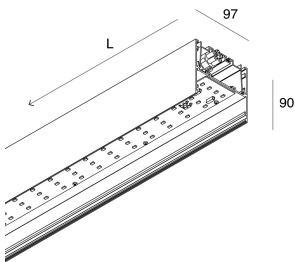

LUCKY MAXI

106213.01 + 106223.99

novalux
ITALIAN LIGHTING DESIGN SINCE 1948

Features

Use: Indoor
Type of installation: SUSPENDED, CEILING MOUNTED
Emission: DIRECT
Optics: MICROPRISMATIZED
Colour: WHITE
Dimming: ON/OFF
Emergency: Autonomy 1h/Recharge time 12h
L: 1200mm
A: 97mm
H: 90mm
Made in: ITALY
Warranty: 5 years except battery
Weight: 5.63kg