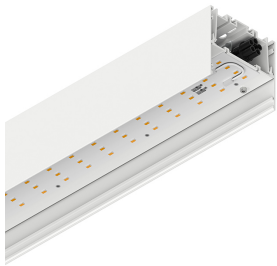

LUCKY MAXI

106213.01 + 106223.99

novalux
ITALIAN LIGHTING DESIGN SINCE 1948

Features

Use: Indoor
Type of installation: SUSPENDED, CEILING MOUNTED
Emission: DIRECT
Optics: MICROPRISMATIZED
Colour: WHITE
Dimming: ON/OFF
Emergency: Autonomy 1h/Recharge time 12h
L: 1200mm
A: 97mm
H: 90mm
Made in: ITALY
Warranty: 5 years except battery
Weight: 5.63kg

Tech data

Luminaire input power: 42W
Luminaire luminous flux: 2952lm
Luminous flux in emergency: 11%
IP: 40
Insulation class: I
Supply voltage: 220-240V 50/60Hz
UGR: <19
SELV: Si

Source

Light source: LED
Source power: 36W
Source luminous flux: 4786lm
Colour temperature: 3000K
CRI: >90
Colour tolerance: 3 Step MacAdam
LED lifespan: 50000h L80 B20