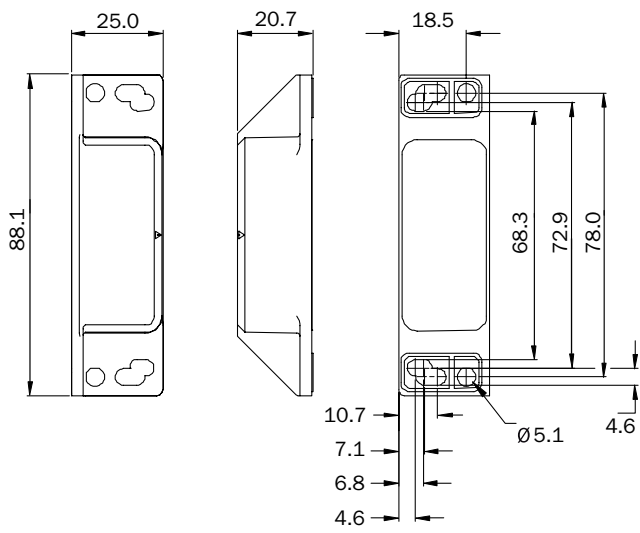

TR4-RFU00B

SICK
Sensor Intelligence.

Ordering information

Type	Part no.
TR4-RFU00B	5339372

Other models and accessories → www.sick.com/

Detailed technical data

Technical specifications

Accessory group	Actuators
Description	Replacement actuator for TR4-SEUxxx and TR4-SFUxxx
Design	Rectangular

Dimensional drawing (Dimensions in mm (inch))

SICK AT A GLANCE

SICK is one of the leading manufacturers of intelligent sensors and sensor solutions for industrial applications. A unique range of products and services creates the perfect basis for controlling processes securely and efficiently, protecting individuals from accidents and preventing damage to the environment.