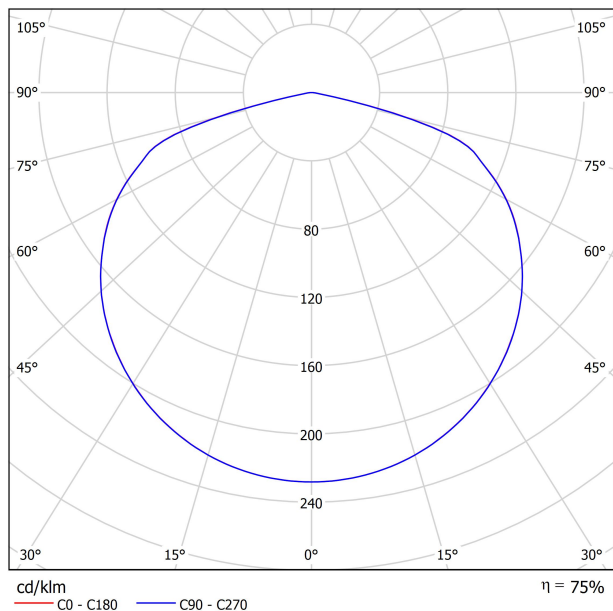

DIAGRAMME POLAIRE

DIAGRAMME CONIQUE

Distance [m]	Cone Diameter [m]	Illuminance [lx]
1.0	4.47	E(0°) 137
	4.49	E(C90) 65.9° 5
		E(C0) 66.0° 5
2.0	8.94	E(0°) 34
	8.98	E(C90) 65.9° 1
		E(C0) 66.0° 1
3.0	13.41	E(0°) 15
	13.48	E(C90) 65.9° 1
		E(C0) 66.0° 1
4.0	17.88	E(0°) 9
	17.97	E(C90) 65.9° 0
		E(C0) 66.0° 0
5.0	22.36	E(0°) 5
	22.46	E(C90) 65.9° 0
		E(C0) 66.0° 0

Distance [m] Cone Diameter [m] Illuminance [lx]

— C0 - C180 (Half-value Angle: 132.0°)

— C90 - C270 (Half-value Angle: 131.8°)

	PRODUCT
Model	Cord Accessory
Reference	0223-00-00 N
Colour	N ■ RAL9005
Category	Accessories