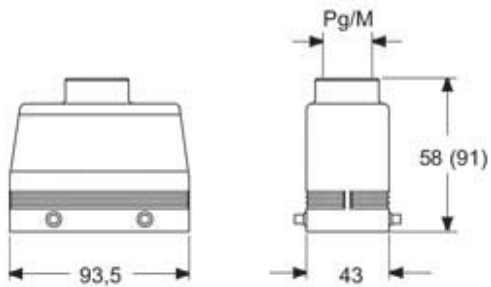

Technical data

IP degree of protection IP65 / IP66 / IP69

Further technical details

Weight	197,50 g
Operating temperature range (min, max)	-40°C...+125°C

Material properties

Colour	RAL 7040 grey
RoHs conformity	Compliant
China RoHs - EFUP	E
REACH SVHC substances	No

Approvals / Standards

Certifications	DNV, BV
UL	ECBT2
cUL	ECBT8

General ordering information

EAN13 code 8015747009836

Packaging Information

Packaging length	290,00 mm
Packaging height	140,00 mm
Packaging width	215,00 mm
Packaging weight	2,17 kg
Packaging volume	8,73 dm ³
Packaging description	Carton box
Packaging quantity	10 Pcs
Packaging EAN code	8015747009843
Sub-packaging weight	1,09 kg
Sub-packaging description	Carton box
Sub-packaging quantity	5 Pcs
Sub-packaging EAN barcode	8015747009850

Part number

CAV 16.29

Catalogue drawings

Notes

Dimensions shown in mm are not binding and may be changed without notice.
