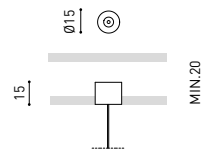

FASTENING
STEEL CABLE TRIMLESS*
A023-00-05- | W | N |