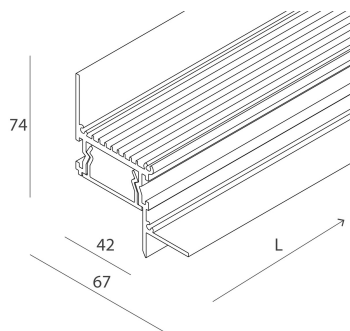

Tech data

IP: 40

[View more product info](#)