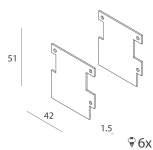

COMPLETION ACCESSORIES

P-40: COPPIA TESTATE DI CHIUSURA PROFILO

103002.99