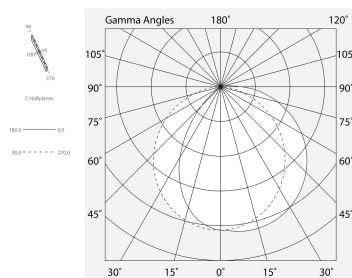

Tech data

IP: 40

[View more product info](#)