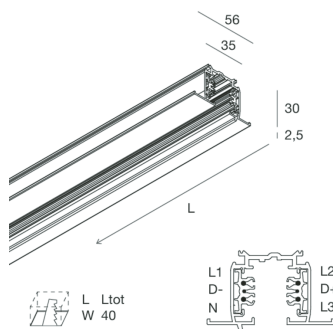

Compliance

CEI EN 60570

[View more product info](#)

Novalux S.r.l. via Marzabotto, 2 40050 Funo di Argelato (BO) Italy
Tel: +39 051 860558 · Fax +39 051 6647859 · Mail: info@novalux.it · VAT number 00536541204 · novalux.com
Company subject to the management and coordination by SLV GmbH

This technical data sheet is owned by Novalux S.r.l., all rights reserved. Novalux S.r.l. reserves the right to make changes without prior notice.