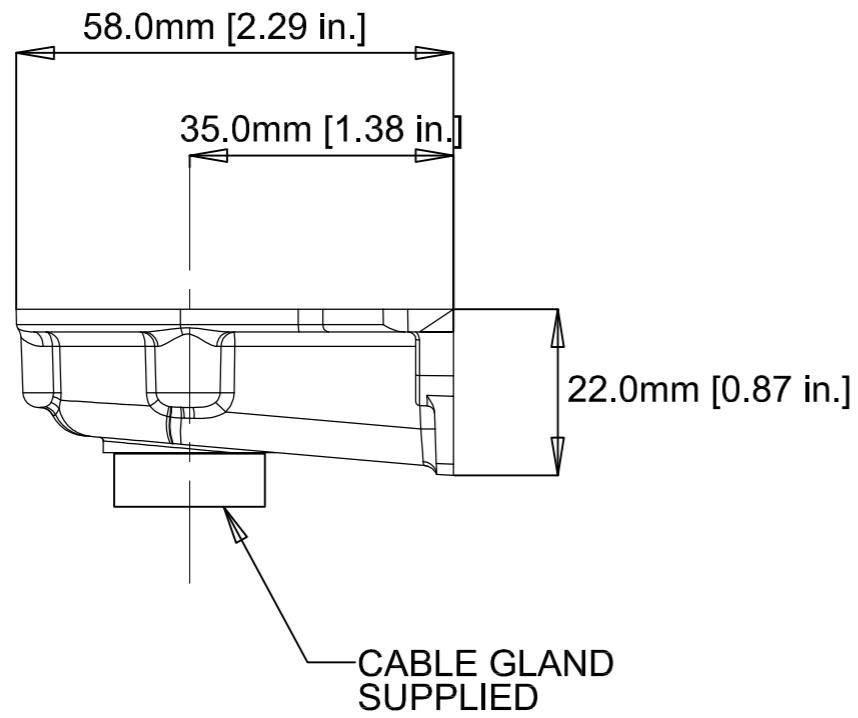

ISOMETRIC VIEW

DESCRIPTION

B200RAB001... SPECTRA ACCESSORIES

WHERE APPLICABLE '-UL' VERSIONS ARE COVERED BY THIS OUTLINE DRAWING.

DATE 17:12:0F

DATE

DATE 17:12:0F

ae&t - 4 impasse Joliot Curie - 64110 JURANCON - tél 05 59 06 06 00 - info@aet.fr - aet.fr

ALL DIMENSIONS IN MM
IF IN DOUBT, ASK -
DO NOT SCALE

A2

TITLE OUTLINE DRAWING B200RAB001
B200 BASE 90 DEGREE MOUNT