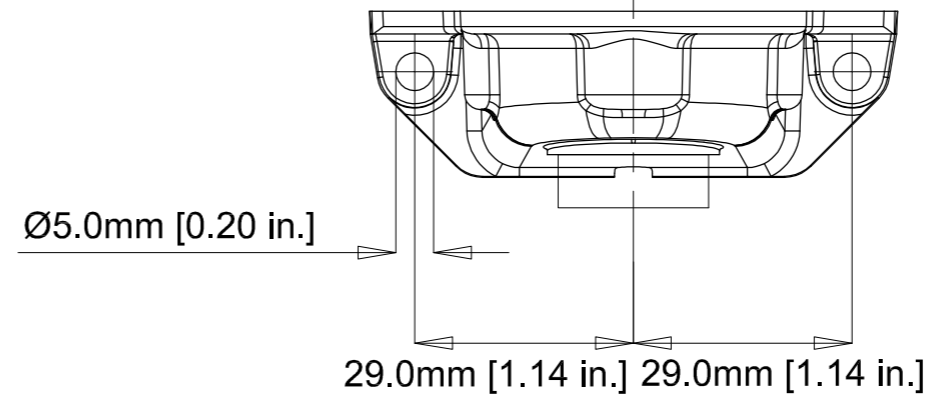

ISOMETRIC VIEW

DESCRIPTION

B200RAB001... SPECTRA ACCESSORIES

WHERE APPLICABLE '-UL' VERSIONS ARE COVERED BY THIS OUTLINE DRAWING.

DATE 17:12:0F

DATE

DATE 17:12:0F

ae&t - 4 impasse Joliot Curie - 64110 JURANCON - tél 05 59 06 06 00 - info@aet.fr - aet.fr

ALL DIMENSIONS IN MM
IF IN DOUBT, ASK -
DO NOT SCALE

A2

TITLE OUTLINE DRAWING B200RAB001
B200 BASE 90 DEGREE MOUNT