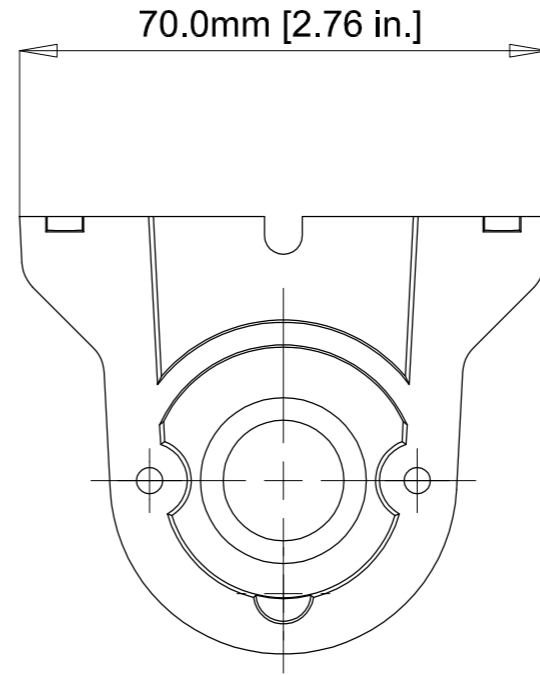

ISOMETRIC VIEW

DESCRIPTION

B200RAB001... SPECTRA ACCESSORIES

WHERE APPLICABLE '-UL' VERSIONS ARE COVERED BY THIS OUTLINE DRAWING.

DATE 17:12:0F

DATE

DATE 17:12:0F

ae&t - 4 impasse Joliot Curie - 64110 JURANCON - tél 05 59 06 06 00 - info@aet.fr - aet.fr

ALL DIMENSIONS IN MM
IF IN DOUBT, ASK -
DO NOT SCALE

A2

TITLE OUTLINE DRAWING B200RAB001
B200 BASE 90 DEGREE MOUNT