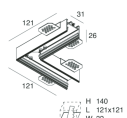

This technical data sheet is owned by Novalux S.r.l., all rights reserved. Novalux S.r.l. reserves the right to make changes without prior notice.

P-30 PCB

105876.01

novalux
ITALIAN LIGHTING DESIGN SINCE 1948

COMPLETION ACCESSORIES

P-30: COPPIA TESTATE STRIP/INCASSO BIA

103316.01

P-30: ANGOLO L INCASSO BIANCO

103328.01

P-30: COVER ANGOLO L BIANCO

103329.01

P-30: ANGOLO T INCASSO BIANCO