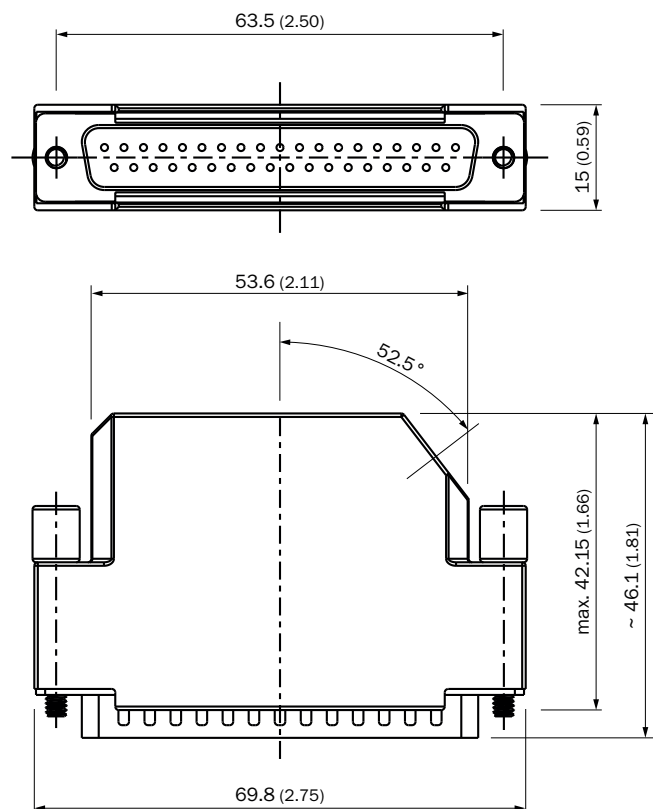

Dimensional drawing (Dimensions in mm (inch))