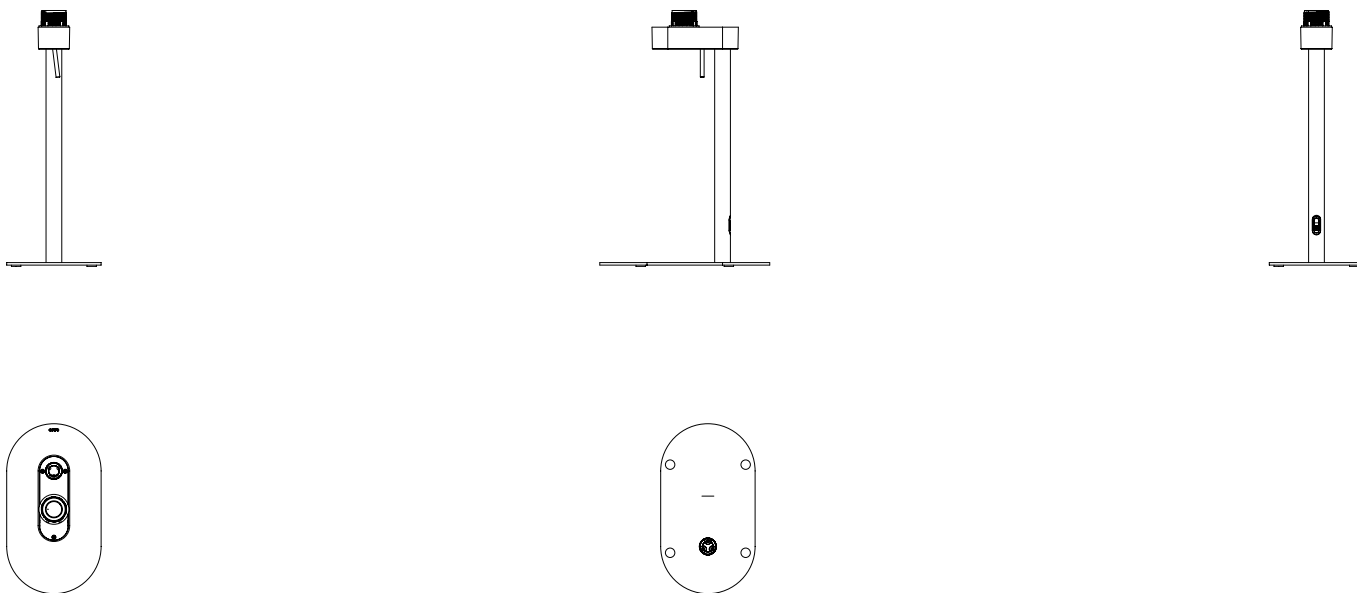

Venn Table

astro

General

Location:	Interior
Class:	CE (Class II)
Ip Rating:	IP20
Bathroom Zone:	Zone 3
Driver Required:	No
Installation Orientation:	-
Main Material:	Metal - Zinc
Dimensions (mm):	H: 550 W: 180 D: 310
Cut Out Hole :	-
Recess Depth (mm):	-
Fire Rating:	-
Cable Length (mm):	2000
Gross Weight (kg):	2.24

Lamp

Light Source:	LED E27/ES
Wattage:	12W Max
Lamp Included:	No
Maximum Lamp Length (mm):	-
Luminous Flux (lm):	Lamp Dependent
Colour Temp (K):	Lamp Dependent
Cri (Ra):	Lamp Dependent
Macadam Ellipse:	Lamp Dependent
Tilt Adjustable Angle (°):	-
Rotation Adjustable Angle (°):	-
Lifetime (hrs):	Lamp Dependent
Beam Angle (°):	Lamp Dependent

Without Shade

With Stadium 220 Shade

Please note that some dimensions may vary slightly due to manufacturing tolerances, this includes cable entry and fixing holes

Veuillez noter que certaines dimensions peuvent varier légèrement en raison des tolérances de fabrication, y compris l'entrée de câble et les trous de fixation.