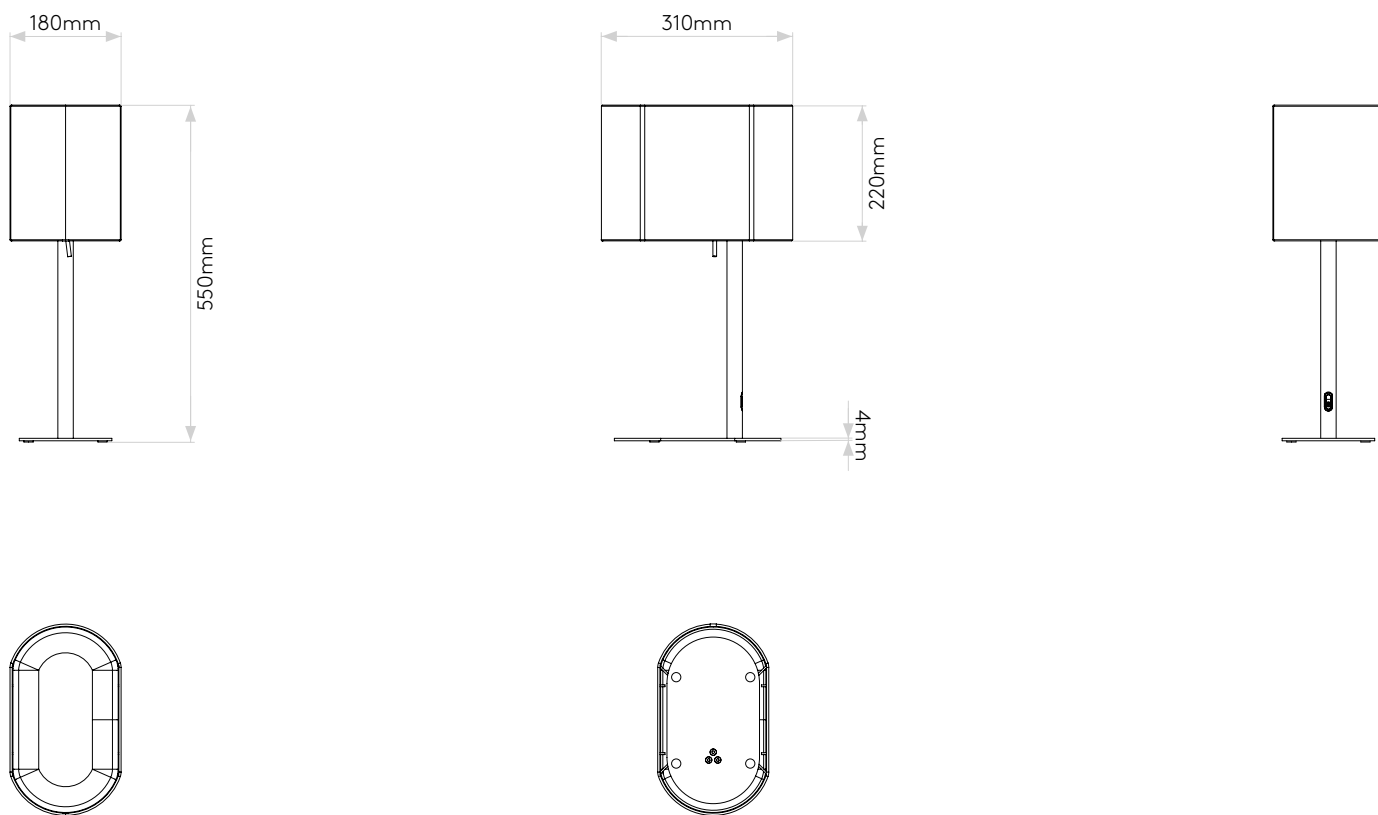

Venn Table

astro

General

Location:	Interior
Class:	CE (Class II)
Ip Rating:	IP20
Bathroom Zone:	Zone 3
Driver Required:	No
Installation Orientation:	-
Main Material:	Metal - Zinc
Dimensions (mm):	H: 550 W: 180 D: 310
Cut Out Hole :	-
Recess Depth (mm):	-
Fire Rating:	-
Cable Length (mm):	2000
Gross Weight (kg):	2.24

Lamp

Light Source:	LED E27/ES
Wattage:	12W Max
Lamp Included:	No
Maximum Lamp Length (mm):	-
Luminous Flux (lm):	Lamp Dependent
Colour Temp (K):	Lamp Dependent
Cri (Ra):	Lamp Dependent
Macadam Ellipse:	Lamp Dependent
Tilt Adjustable Angle (°):	-
Rotation Adjustable Angle (°):	-
Lifetime (hrs):	Lamp Dependent
Beam Angle (°):	Lamp Dependent

Without Shade

With Stadium 220 Shade

Please note that some dimensions may vary slightly due to manufacturing tolerances, this includes cable entry and fixing holes

Veuillez noter que certaines dimensions peuvent varier légèrement en raison des tolérances de fabrication, y compris l'entrée de câble et les trous de fixation.