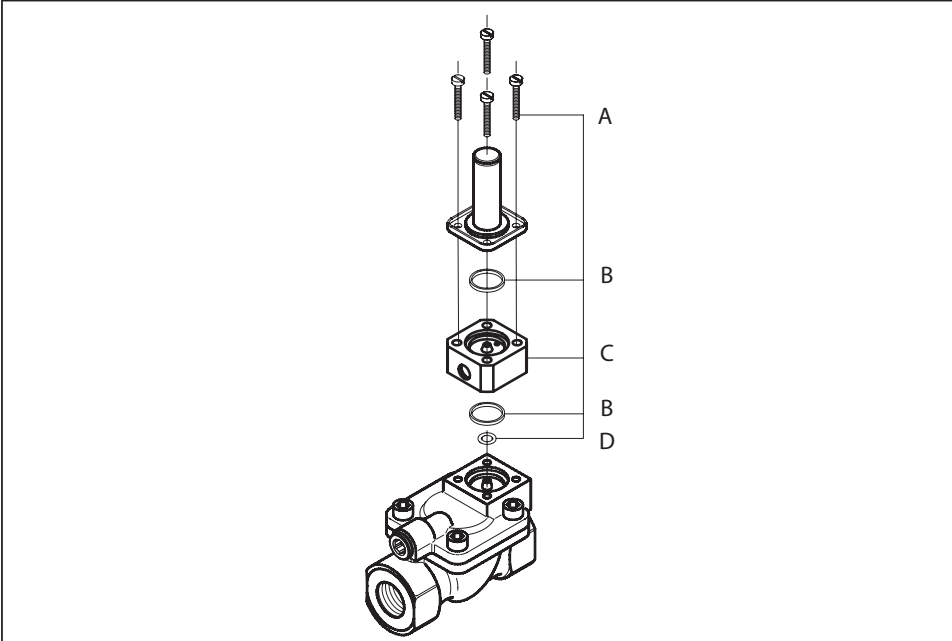

Installation guide - Spare parts and accessories

## Solenoid valve - Manual override unit

Type EV220B 15 - EV220B 50

032R9311

032R9311

<p>A</p>  <p>Total no. = 4</p>	<p>B</p>  <p>Total no. = 2</p>	<p>C</p>  <p>Total no. = 1</p>	<p>D</p>  <p>Total no. = 1</p>
--	---	--	---