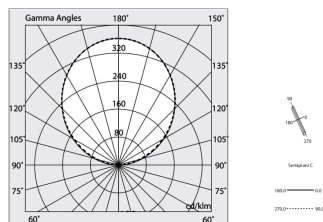

## Features

Use: Indoor  
Type of installation: SUSPENDED  
Emission: INDIRECT  
Optics: OPAL  
Colour: CAPPUCCINO  
Dimming: PUSH  
Emergency: NO  
L: 1120mm  
A: 53mm  
H: 92mm  
Made in: ITALY  
Warranty: 5 years  
Weight: 4kg

## Tech data

Luminaire input power: 20W  
Luminaire luminous flux: 2226lm  
IP: 40  
Insulation class: I  
Supply voltage: 220-240V 50/60Hz  
SELV: Si