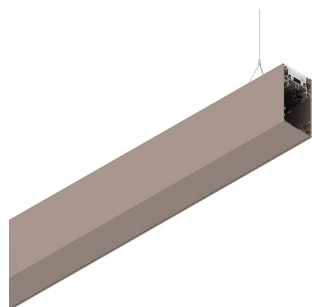

## Features

Use: Indoor  
Type of installation: SUSPENDED  
Emission: INDIRECT  
Optics: OPAL  
Colour: CAPPUCCINO  
Dimming: PUSH  
Emergency: NO  
L: 1120mm  
A: 53mm  
H: 92mm  
Made in: ITALY  
Warranty: 5 years  
Weight: 4kg