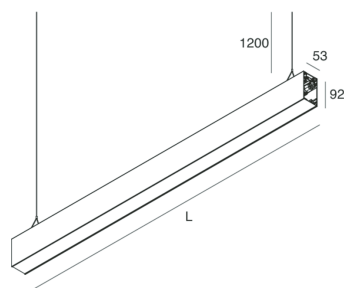

## Features

Use: Indoor  
Type of installation: SUSPENDED  
Emission: INDIRECT  
Optics: OPAL  
Colour: CAPPUCCINO  
Dimming: PUSH  
Emergency: NO  
L: 1120mm  
A: 53mm  
H: 92mm  
Made in: ITALY  
Warranty: 5 years  
Weight: 4kg

## Tech data

Luminaire input power: 20W  
Luminaire luminous flux: 2226lm  
IP: 40  
Insulation class: I  
Supply voltage: 220-240V 50/60Hz  
SELV: Si