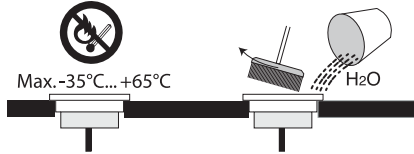

IP 67

III

Max. 285kg
Max. 34°C

12V/0,3W

Voltage		12VDC
Power Consumption		0,3W
Materials	Lens	UV Res. Polycarbonate
	Housing	UV Res. Polycarbonate
	Trim Ring	Stainless Steel 316
	Cable	PUR
Cable		2 x 0,75mm ²
Surface Temperature		Max. 34°C
Operating Temperature		-35°C to +65°C
Drive/Walkover Pressure		Max. 2850N / 285kg
Warranty		3 Years Limited
Environment		IP67 Outdoor Rated