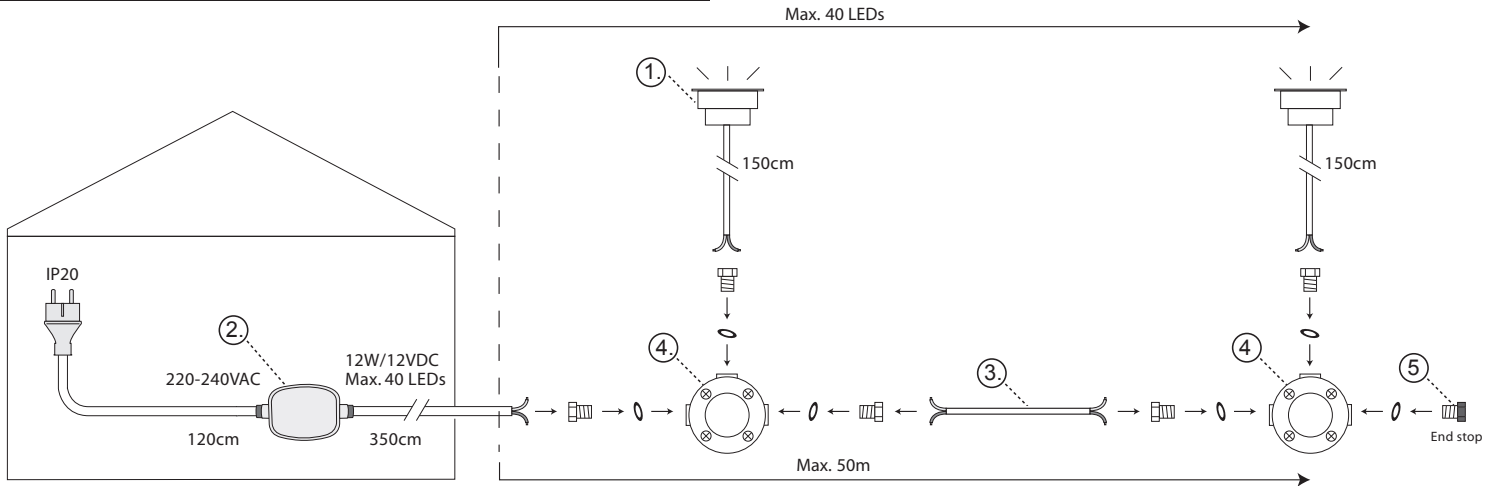

IP 67

III

Max. 285kg
Max. 34°C

12V/0,3W

Voltage		12VDC
Power Consumption		0,3W
Materials	Lens	UV Res. Polycarbonate
	Housing	UV Res. Polycarbonate
	Trim Ring	Stainless Steel 316
	Cable	PUR
Cable		2 x 0,75mm ²
Surface Temperature		Max. 34°C
Operating Temperature		-35°C to +65°C
Drive/Walkover Pressure		Max. 2850N / 285kg
Warranty		3 Years Limited
Environment		IP67 Outdoor Rated

Example Connection Diagram

Installation

1

2

3

7

8

4